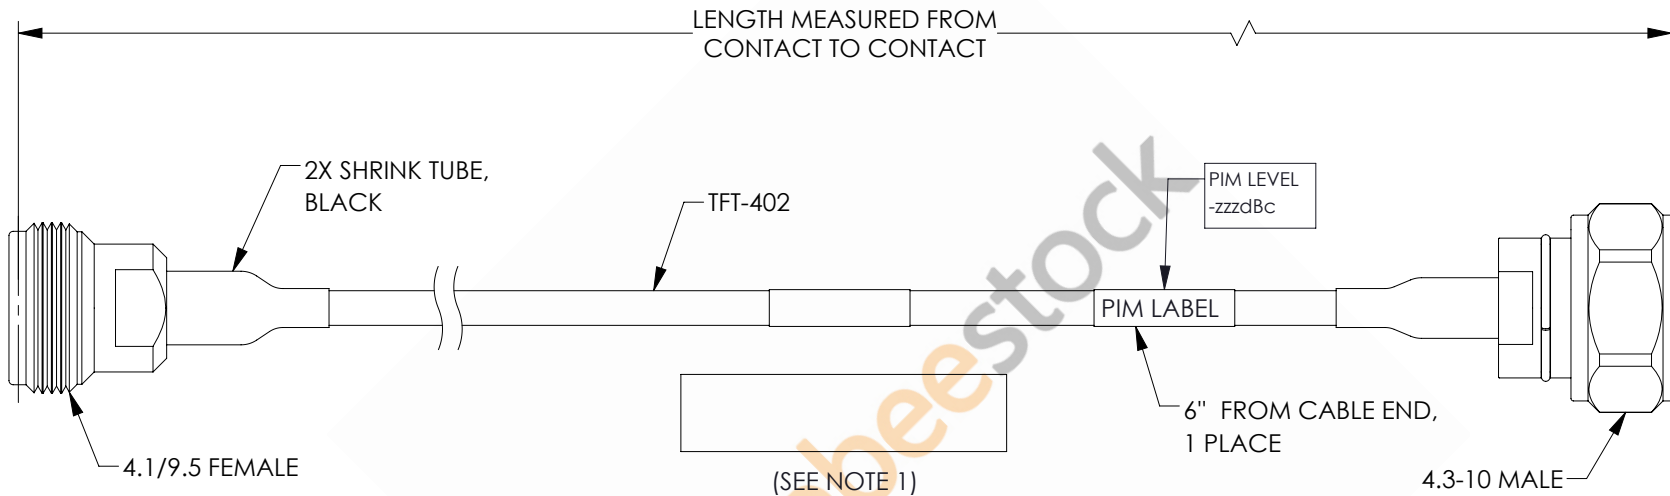

# 4.1/9.5 Mini DIN Female to 4.3-10 Male Low PIM Cable 48 Inch Length Using TFT-402 Coax Using Times Microwave Components

REVISIONS			
REV.	DESCRIPTION	DATE	APPROVED
A	INITIAL RELEASE	06/04/2021	AGANWANI

## NOTES:

1. CABLES 84" AND UNDER HAVE 1 LABEL CENTERED. CABLES OVER 84" HAVE 2 LABELS, ONE AT EACH END 12.0" FROM THE FRONT OF THE CONNECTOR.

THESE COMMODITIES, TECHNOLOGY OR SOFTWARE WERE EXPORTED FROM THE UNITED STATES IN ACCORDANCE WITH THE EXPORT ADMINISTRATION REGULATIONS. DIVERSION CONTRARY TO U.S. LAW PROHIBITED.