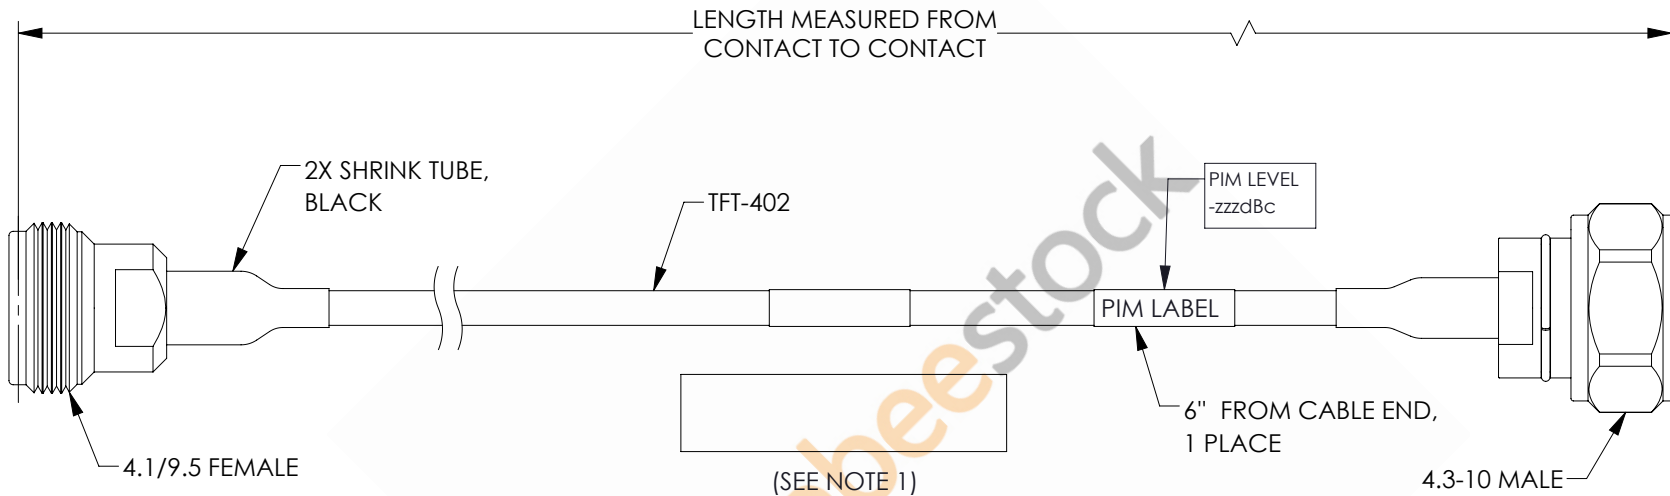

4.1/9.5 Mini DIN Female to 4.3-10 Male Low PIM Cable 50 CM Length Using TFT-402 Coax Using Times Microwave Components

REVISIONS			
REV.	DESCRIPTION	DATE	APPROVED
A	INITIAL RELEASE	06/04/2021	AGANWANI

NOTES:

1. CABLES 84" AND UNDER HAVE 1 LABEL CENTERED. CABLES OVER 84" HAVE 2 LABELS, ONE AT EACH END 12.0" FROM THE FRONT OF THE CONNECTOR.

THESE COMMODITIES, TECHNOLOGY OR SOFTWARE WERE EXPORTED FROM THE UNITED STATES IN ACCORDANCE WITH THE EXPORT ADMINISTRATION REGULATIONS. DIVERSION CONTRARY TO U.S. LAW PROHIBITED.

UNLESS OTHERWISE SPECIFIED LEADING DIMENSIONS ARE INCHES DIMENSIONS IN [] ARE MILLIMETERS

TOLERANCES:

	FRACTIONS
.X = ±.2 [5.08]	± 1/32
.XX = ±.02 [.51]	± 1/32
.XXX = ±.005 [.13]	ANGLES ± 1°

CABLE LENGTH (L) TOLERANCES: