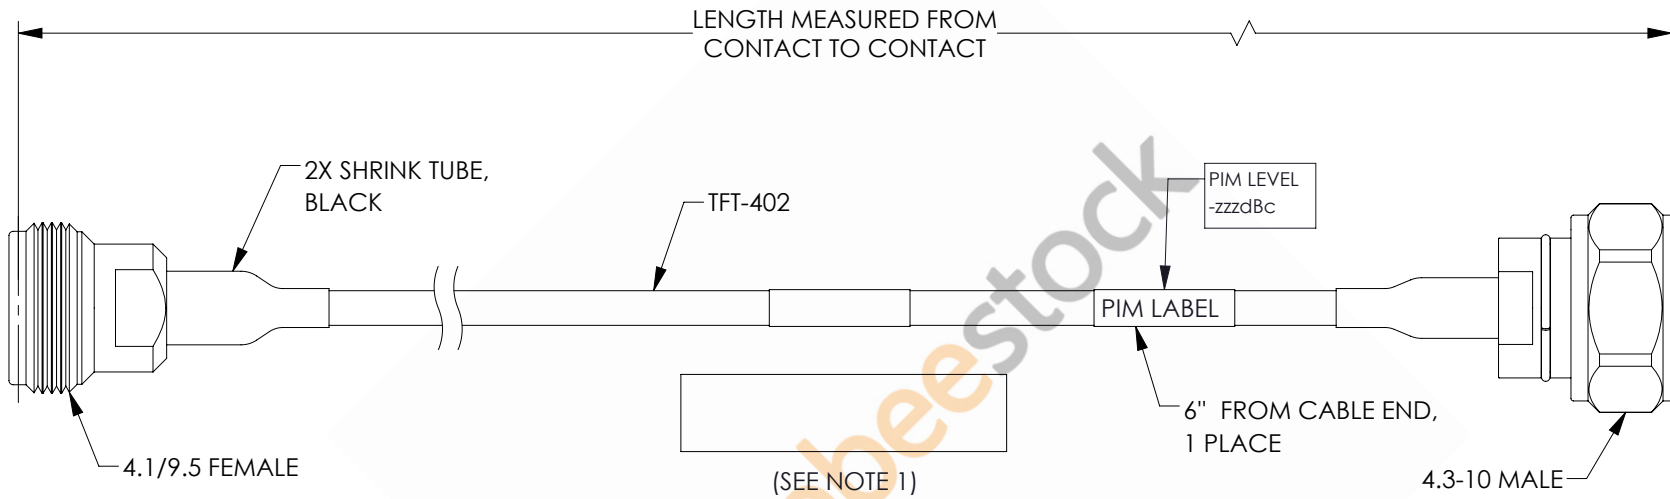

# 4.1/9.5 Mini DIN Female to 4.3-10 Male Low PIM Cable 150 CM Length Using TFT-402 Coax Using Times Microwave Components

REVISIONS			
REV.	DESCRIPTION	DATE	APPROVED
A	INITIAL RELEASE	06/04/2021	AGANWANI

(SEE NOTE 1)

**NOTES:**

1. CABLES 84" AND UNDER HAVE 1 LABEL CENTERED. CABLES OVER 84" HAVE 2 LABELS, ONE AT EACH END 12.0" FROM THE FRONT OF THE CONNECTOR.

THESE COMMODITIES, TECHNOLOGY OR SOFTWARE WERE EXPORTED FROM THE UNITED STATES IN ACCORDANCE WITH THE EXPORT ADMINISTRATION REGULATIONS. DIVERSION CONTRARY TO U.S. LAW PROHIBITED.

UNLESS OTHERWISE SPECIFIED LEADING DIMENSIONS ARE INCHES DIMENSIONS IN [ ] ARE MILLIMETERS

**TOLERANCES:**

.X = ±.2	[.508]	FRACTIONS
.XX = ±.02	[.51]	± 1/32
.XXX = ±.005	[.13]	ANGLES ± 1°

**CABLE LENGTH (L) TOLERANCES:**