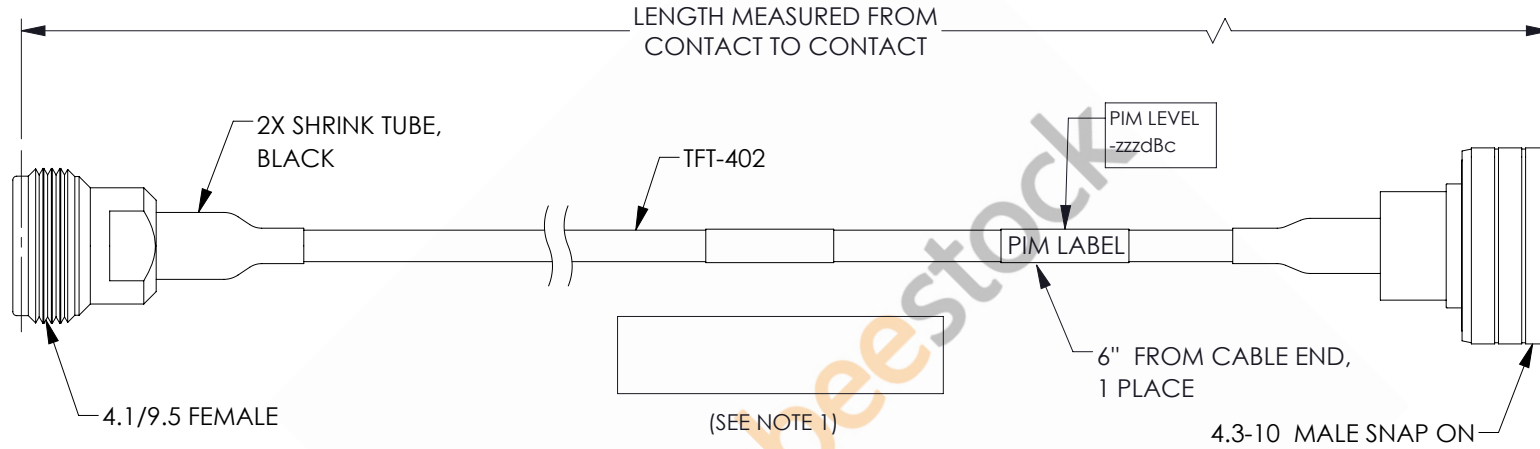

# 4.1/9.5 Mini DIN Female to Snap-On 4.3-10 Male Low PIM Cable 12 Inch Length Using TFT-402 Coax Using Times Microwave Components

REVISIONS			
REV.	DESCRIPTION	DATE	APPROVED
A	INITIAL RELEASE	06/04/2021	AGANWANI

## NOTES:

- CABLES 84" AND UNDER HAVE 1 LABEL CENTERED. CABLES OVER 84" HAVE 2 LABELS, ONE AT EACH END 12.0" FROM THE FRONT OF THE CONNECTOR.

THESE COMMODITIES, TECHNOLOGY OR SOFTWARE WERE EXPORTED FROM THE UNITED STATES IN ACCORDANCE WITH THE EXPORT ADMINISTRATION REGULATIONS. DIVERSION CONTRARY TO U.S. LAW PROHIBITED.