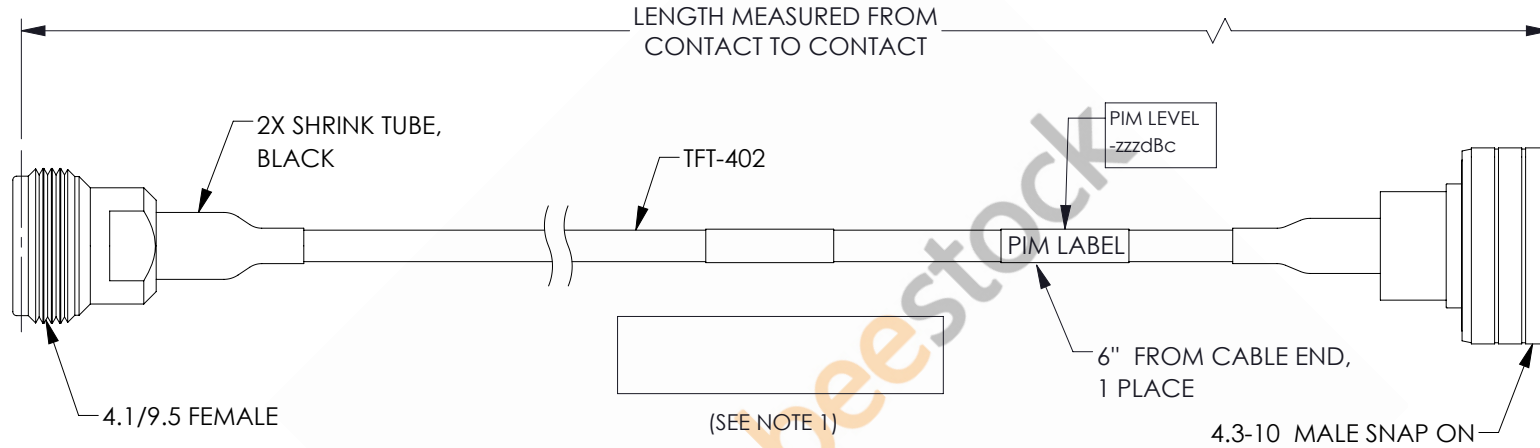

# 4.1/9.5 Mini DIN Female to Snap-On 4.3-10 Male Low PIM Cable 24 Inch Length Using TFT-402 Coax Using Times Microwave Components

REVISIONS			
REV.	DESCRIPTION	DATE	APPROVED
A	INITIAL RELEASE	06/04/2021	AGANWANI

## NOTES:

1. CABLES 84" AND UNDER HAVE 1 LABEL CENTERED. CABLES OVER 84" HAVE 2 LABELS, ONE AT EACH END 12.0" FROM THE FRONT OF THE CONNECTOR.

THESE COMMODITIES, TECHNOLOGY OR SOFTWARE WERE EXPORTED FROM THE UNITED STATES IN ACCORDANCE WITH THE EXPORT ADMINISTRATION REGULATIONS. DIVERSION CONTRARY TO U.S. LAW PROHIBITED.