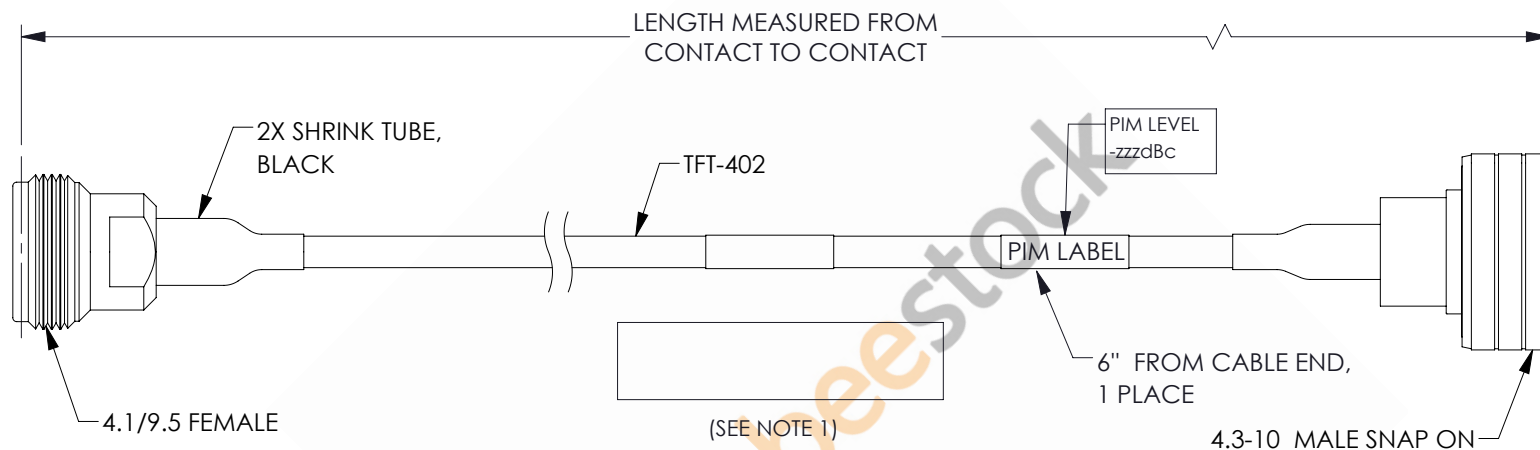

# 4.1/9.5 Mini DIN Female to Snap-On 4.3-10 Male Low PIM Cable 36 Inch Length Using TFT-402 Coax Using Times Microwave Components

REVISIONS			
REV.	DESCRIPTION	DATE	APPROVED
A	INITIAL RELEASE	06/04/2021	AGANWANI

## NOTES:

1. CABLES 84" AND UNDER HAVE 1 LABEL CENTERED. CABLES OVER 84" HAVE 2 LABELS, ONE AT EACH END 12.0" FROM THE FRONT OF THE CONNECTOR.

THESE COMMODITIES, TECHNOLOGY OR SOFTWARE WERE EXPORTED FROM THE UNITED STATES IN ACCORDANCE WITH THE EXPORT ADMINISTRATION REGULATIONS. DIVERSION CONTRARY TO U.S. LAW PROHIBITED.