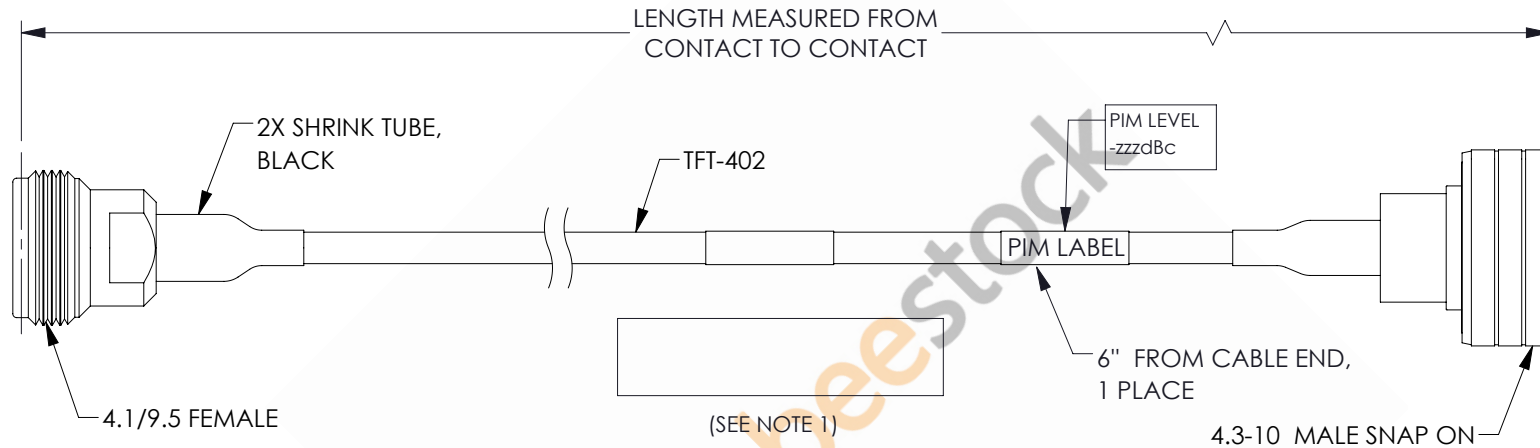

4.1/9.5 Mini DIN Female to Snap-On 4.3-10 Male Low PIM Cable 48 Inch Length Using TFT-402 Coax Using Times Microwave Components

REVISIONS			
REV.	DESCRIPTION	DATE	APPROVED
A	INITIAL RELEASE	06/04/2021	AGANWANI

NOTES:

1. CABLES 84" AND UNDER HAVE 1 LABEL CENTERED. CABLES OVER 84" HAVE 2 LABELS, ONE AT EACH END 12.0" FROM THE FRONT OF THE CONNECTOR.

THESE COMMODITIES, TECHNOLOGY OR SOFTWARE WERE EXPORTED FROM THE UNITED STATES IN ACCORDANCE WITH THE EXPORT ADMINISTRATION REGULATIONS. DIVERSION CONTRARY TO U.S. LAW PROHIBITED.

UNLESS OTHERWISE SPECIFIED LEADING DIMENSIONS ARE INCHES DIMENSIONS IN [] ARE MILLIMETERS

TOLERANCES:

.X = ± .2 [5.08]	FRACTIONS ± 1/32
.XX = ± .02 [.51]	ANGLES ± 1°
.XXX = ± .005 [.13]	

CABLE LENGTH (L) TOLERANCES: