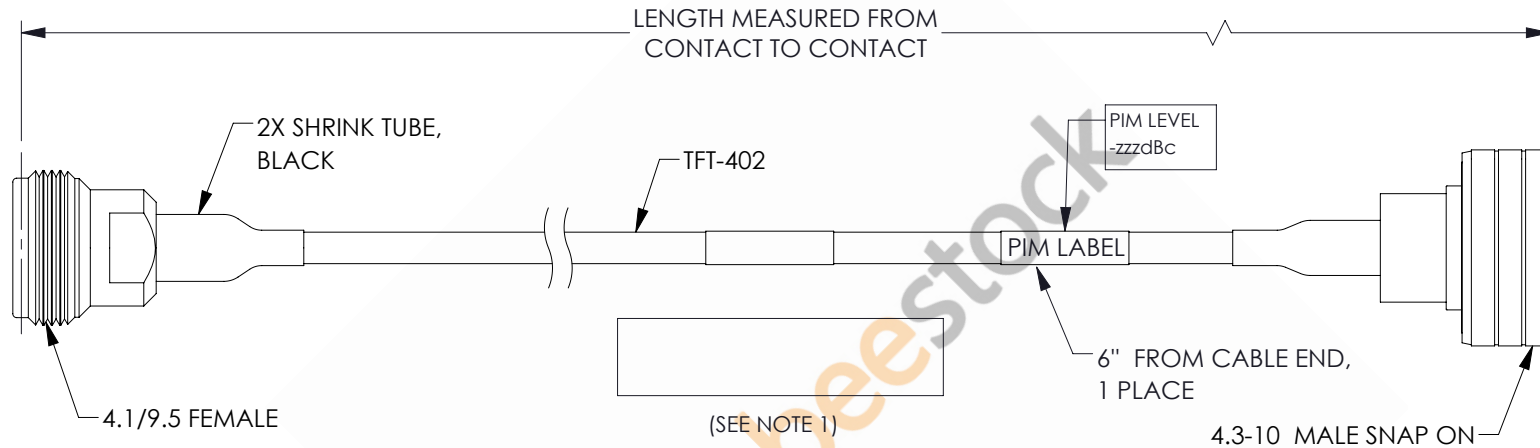

# 4.1/9.5 Mini DIN Female to Snap-On 4.3-10 Male Low PIM Cable 50 CM Length Using TFT-402 Coax Using Times Microwave Components

REVISIONS			
REV.	DESCRIPTION	DATE	APPROVED
A	INITIAL RELEASE	06/04/2021	AGANWANI

**NOTES:**

1. CABLES 84" AND UNDER HAVE 1 LABEL CENTERED. CABLES OVER 84" HAVE 2 LABELS, ONE AT EACH END 12.0" FROM THE FRONT OF THE CONNECTOR.

THESE COMMODITIES, TECHNOLOGY OR SOFTWARE WERE EXPORTED FROM THE UNITED STATES IN ACCORDANCE WITH THE EXPORT ADMINISTRATION REGULATIONS. DIVERSION CONTRARY TO U.S. LAW PROHIBITED.