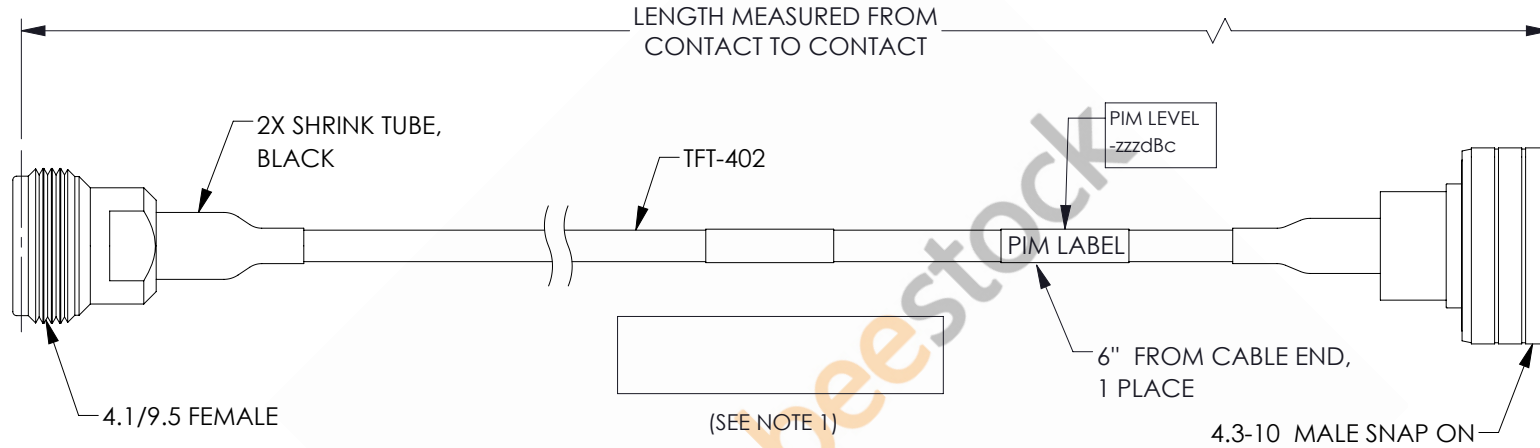

4.1/9.5 Mini DIN Female to Snap-On 4.3-10 Male Low PIM Cable 100 CM Length Using TFT-402 Coax Using Times Microwave Components

REVISIONS			
REV.	DESCRIPTION	DATE	APPROVED
A	INITIAL RELEASE	06/04/2021	AGANWANI

NOTES:

- CABLES 84" AND UNDER HAVE 1 LABEL CENTERED. CABLES OVER 84" HAVE 2 LABELS, ONE AT EACH END 12.0" FROM THE FRONT OF THE CONNECTOR.

THESE COMMODITIES, TECHNOLOGY OR SOFTWARE WERE EXPORTED FROM THE UNITED STATES IN ACCORDANCE WITH THE EXPORT ADMINISTRATION REGULATIONS. DIVERSION CONTRARY TO U.S. LAW PROHIBITED.

UNLESS OTHERWISE SPECIFIED LEADING DIMENSIONS ARE INCHES DIMENSIONS IN [] ARE MILLIMETERS

TOLERANCES:

.X = ± .2	[.508]	FRACTIONS
.XX = ± .02	[.51]	± 1/32
.XXX = ± .005	[.13]	ANGLES ± 1°

CABLE LENGTH (L) TOLERANCES: