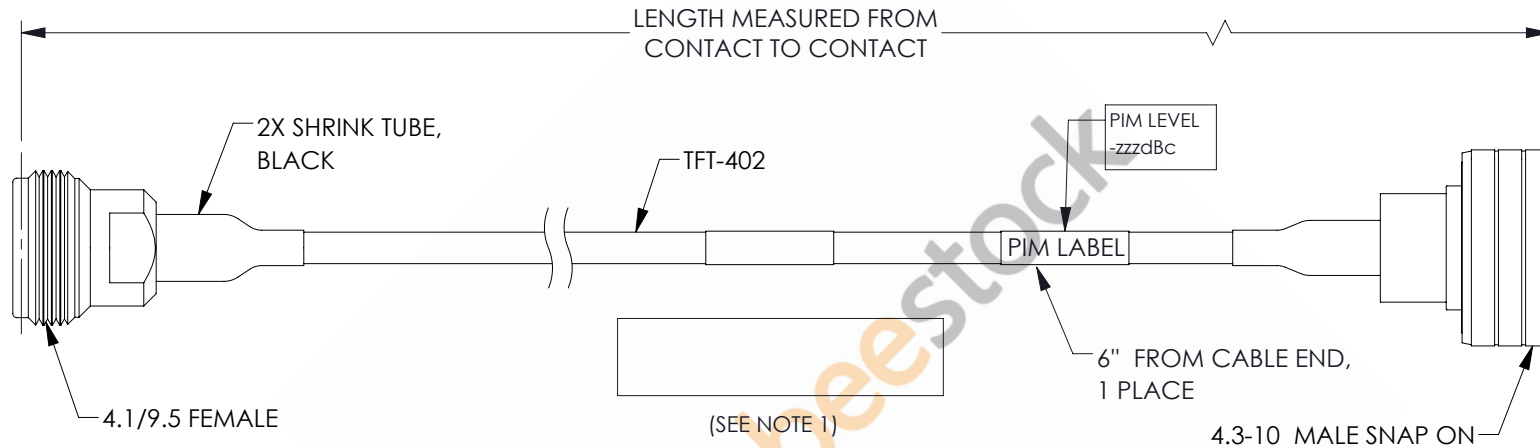

# 4.1/9.5 Mini DIN Female to Snap-On 4.3-10 Male Low PIM Cable 150 CM Length Using TFT-402 Coax Using Times Microwave Components

REVISIONS			
REV.	DESCRIPTION	DATE	APPROVED
A	INITIAL RELEASE	06/04/2021	AGANWANI

## NOTES:

1. CABLES 84" AND UNDER HAVE 1 LABEL CENTERED. CABLES OVER 84" HAVE 2 LABELS, ONE AT EACH END 12.0" FROM THE FRONT OF THE CONNECTOR.

THESE COMMODITIES, TECHNOLOGY OR SOFTWARE WERE EXPORTED FROM THE UNITED STATES IN ACCORDANCE WITH THE EXPORT ADMINISTRATION REGULATIONS. DIVERSION CONTRARY TO U.S. LAW PROHIBITED.