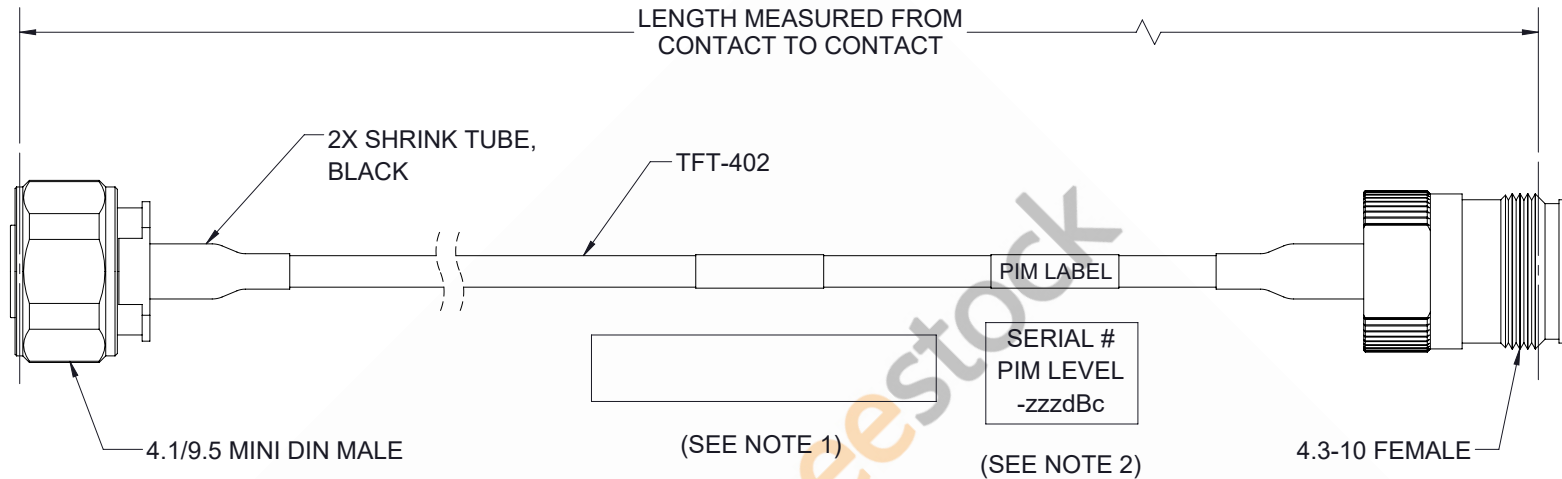

# 4.1/9.5 Mini DIN Male to 4.3-10 Female Low PIM Cable 12 Inch Length Using TFT-402 Coax Using Times Microwave Components

REVISIONS			
REV.	DESCRIPTION	DATE	APPROVED
A	INITIAL RELEASE	7/30/21	SRAUTUS

## NOTES:

- CABLES 84" AND UNDER HAVE 1 LABEL CENTERED. CABLES OVER 84" HAVE 2 LABELS, ONE AT EACH END 12" FROM THE FRONT OF THE CONNECTOR.
- PIM LABEL 6" FROM CABLE END 1 PLACE.

THESE COMMODITIES, TECHNOLOGY OR SOFTWARE WERE EXPORTED FROM THE UNITED STATES IN ACCORDANCE WITH THE EXPORT ADMINISTRATION REGULATIONS. DIVERSION CONTRARY TO U.S. LAW PROHIBITED.