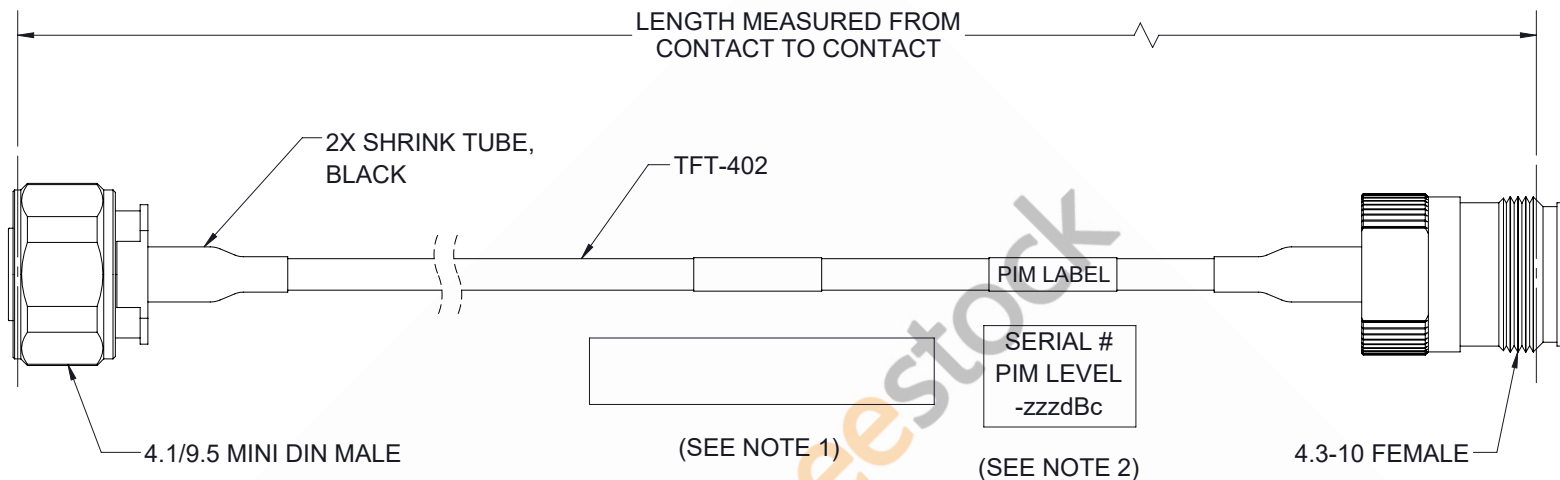

# 4.1/9.5 Mini DIN Male to 4.3-10 Female Low PIM Cable 24 Inch Length Using TFT-402 Coax Using Times Microwave Components

REVISIONS			
REV.	DESCRIPTION	DATE	APPROVED
A	INITIAL RELEASE	7/30/21	SRAUTUS

## NOTES:

- CABLES 84" AND UNDER HAVE 1 LABEL CENTERED. CABLES OVER 84" HAVE 2 LABELS, ONE AT EACH END 12" FROM THE FRONT OF THE CONNECTOR.
- PIM LABEL 6" FROM CABLE END 1 PLACE.

UNLESS OTHERWISE SPECIFIED LEADING DIMENSIONS ARE INCHES DIMENSIONS IN [ ] ARE MILLIMETERS