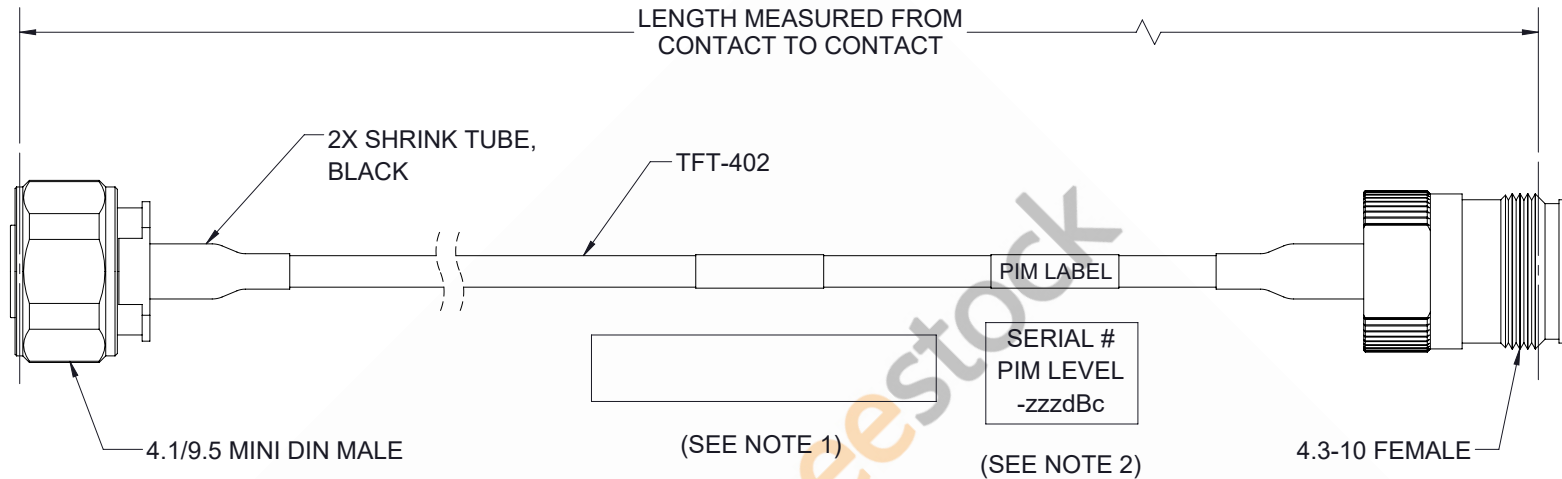

4.1/9.5 Mini DIN Male to 4.3-10 Female Low PIM Cable 36 Inch Length Using TFT-402 Coax Using Times Microwave Components

| REVISIONS | | | |
|-----------|-----------------|---------|----------|
| REV. | DESCRIPTION | DATE | APPROVED |
| A | INITIAL RELEASE | 7/30/21 | SRAUTUS |

NOTES:

- CABLES 84" AND UNDER HAVE 1 LABEL CENTERED. CABLES OVER 84" HAVE 2 LABELS, ONE AT EACH END 12" FROM THE FRONT OF THE CONNECTOR.
- PIM LABEL 6" FROM CABLE END 1 PLACE.

THESE COMMODITIES, TECHNOLOGY OR SOFTWARE WERE EXPORTED FROM THE UNITED STATES IN ACCORDANCE WITH THE EXPORT ADMINISTRATION REGULATIONS. DIVERSION CONTRARY TO U.S. LAW PROHIBITED.