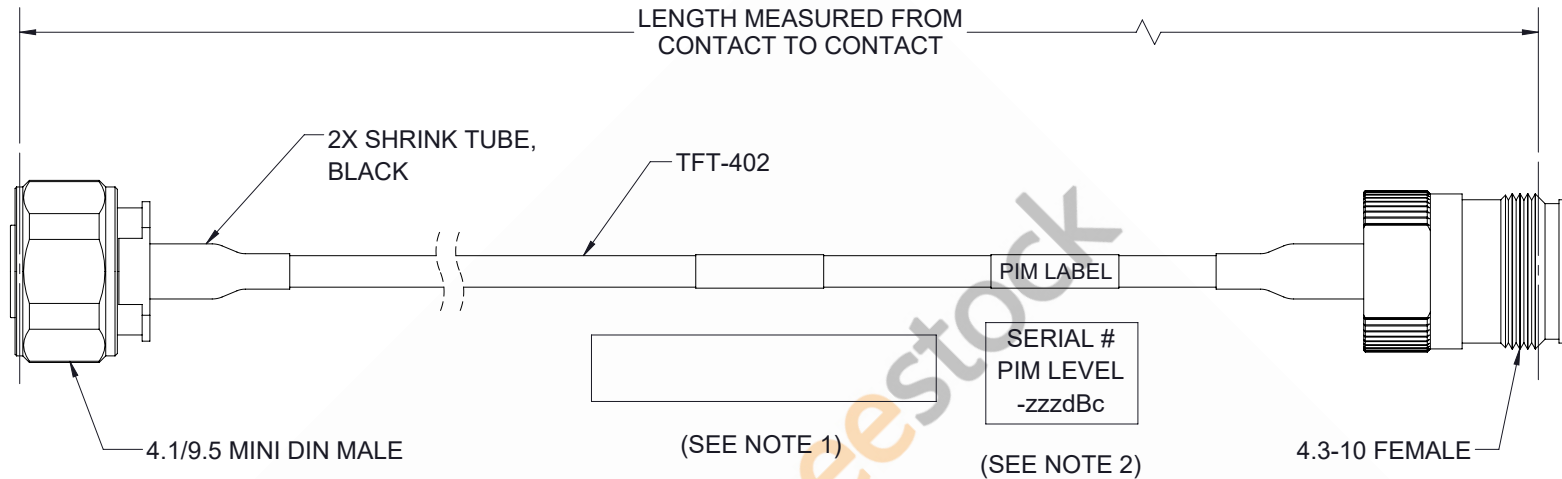

# 4.1/9.5 Mini DIN Male to 4.3-10 Female Low PIM Cable 100 CM Length Using TFT-402 Coax Using Times Microwave Components

REVISIONS			
REV.	DESCRIPTION	DATE	APPROVED
A	INITIAL RELEASE	7/30/21	SRAUTUS

## NOTES:

- CABLES 84" AND UNDER HAVE 1 LABEL CENTERED. CABLES OVER 84" HAVE 2 LABELS, ONE AT EACH END 12" FROM THE FRONT OF THE CONNECTOR.
- PIM LABEL 6" FROM CABLE END 1 PLACE.

THESE COMMODITIES, TECHNOLOGY OR SOFTWARE WERE EXPORTED FROM THE UNITED STATES IN ACCORDANCE WITH THE EXPORT ADMINISTRATION REGULATIONS. DIVERSION CONTRARY TO U.S. LAW PROHIBITED.