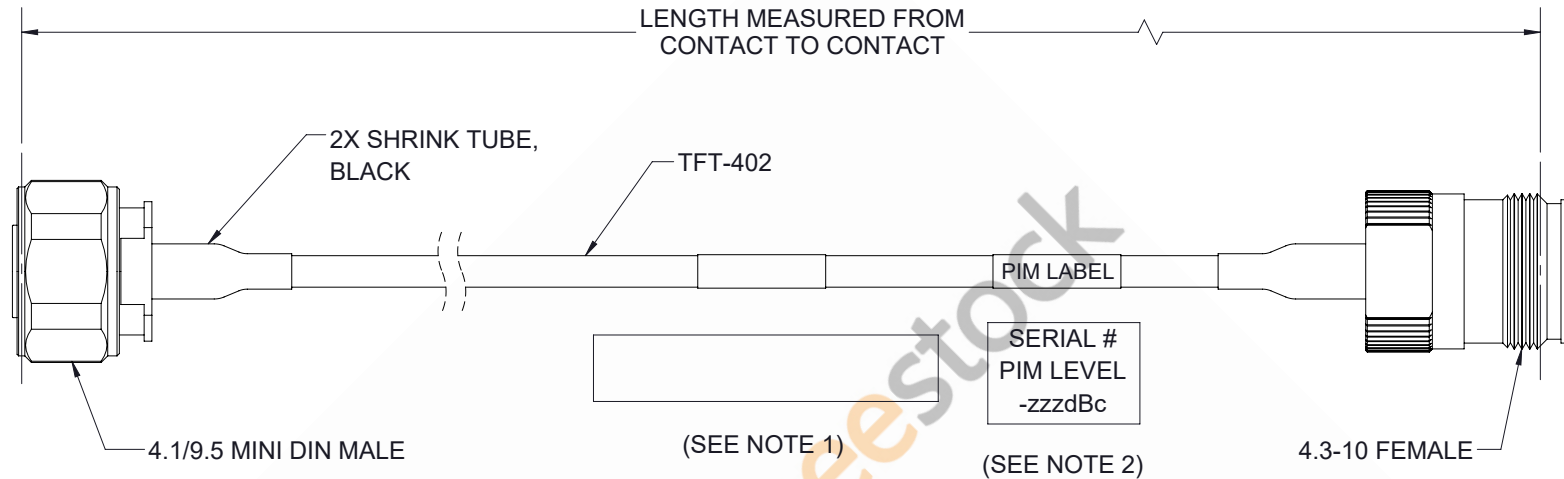

4.1/9.5 Mini DIN Male to 4.3-10 Female Low PIM Cable 150 CM Length Using TFT-402 Coax Using Times Microwave Components

REVISIONS			
REV.	DESCRIPTION	DATE	APPROVED
A	INITIAL RELEASE	7/30/21	SRAUTUS

NOTES:

- CABLES 84" AND UNDER HAVE 1 LABEL CENTERED. CABLES OVER 84" HAVE 2 LABELS, ONE AT EACH END 12" FROM THE FRONT OF THE CONNECTOR.
- PIM LABEL 6" FROM CABLE END 1 PLACE.

THESE COMMODITIES, TECHNOLOGY OR SOFTWARE WERE EXPORTED FROM THE UNITED STATES IN ACCORDANCE WITH THE EXPORT ADMINISTRATION REGULATIONS. DIVERSION CONTRARY TO U.S. LAW PROHIBITED.

UNLESS OTHERWISE SPECIFIED LEADING DIMENSIONS ARE INCHES DIMENSIONS IN [] ARE MILLIMETERS

TOLERANCES:

.X = ±.2 [5.08]	FRACTIONS
.XX = ±.02 [.51]	± 1/32
.XXX = ±.005 [.13]	ANGLES ± 1°

CABLE LENGTH (L) TOLERANCES:

L ≤ 12 [305]	= +1 [25] / -0
12 [305] < L ≤ 60 [1524]	= +2 [51] / -0
60 [1524] < L ≤ 120 [3048]	= +4 [102] / -0
120 [3048] < L ≤ 300 [7620]	= +6 [152] / -0
300 [7620] < L	= +5%L / -0

ALL DIMENSIONS SHOWN ARE FOR REFERENCE ONLY.