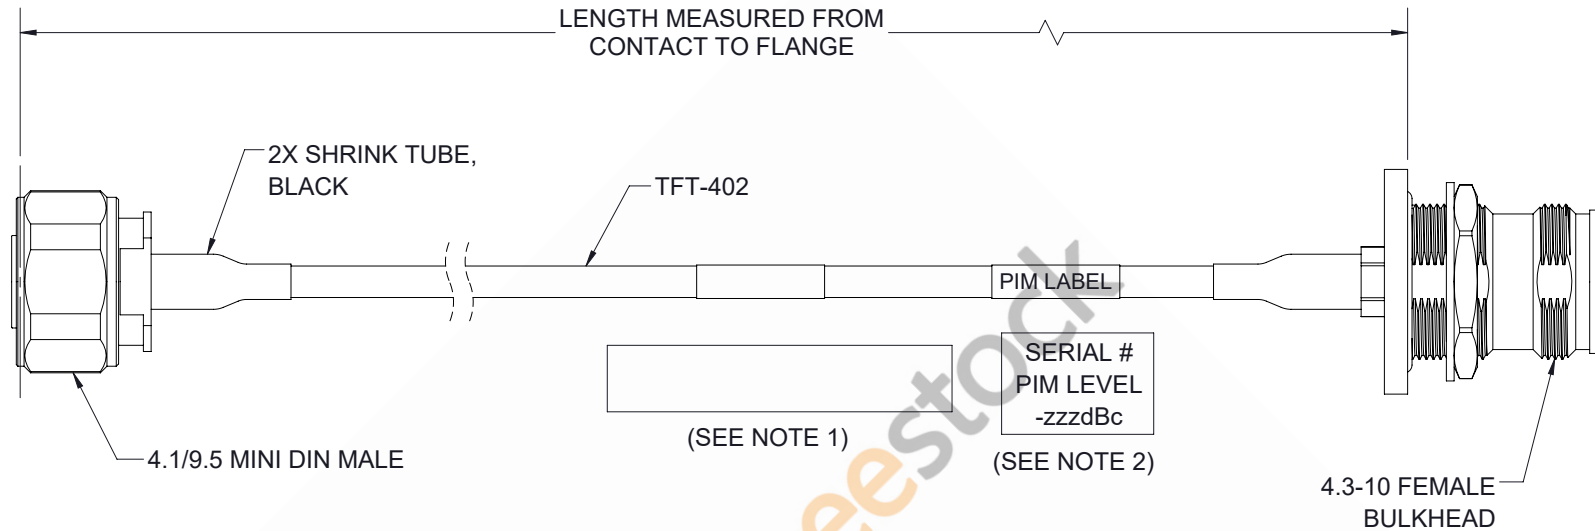

# 4.1/9.5 Mini DIN Male to 4.3-10 Female Bulkhead Low PIM Cable 12 Inch Length Using TFT-402 Coax Using Times Microwave Components

REVISIONS			
REV.	DESCRIPTION	DATE	APPROVED
A	INITIAL RELEASE	7/30/21	SRAUTUS

## NOTES:

- CABLES 84" AND UNDER HAVE 1 LABEL CENTERED. CABLES OVER 84" HAVE 2 LABELS, ONE AT EACH END 12" FROM THE FRONT OF THE CONNECTOR.
- PIM LABEL 6" FROM CABLE END 1 PLACE.

THESE COMMODITIES, TECHNOLOGY OR SOFTWARE WERE EXPORTED FROM THE UNITED STATES IN ACCORDANCE WITH THE EXPORT ADMINISTRATION REGULATIONS. DIVERSION CONTRARY TO U.S. LAW PROHIBITED.

UNLESS OTHERWISE SPECIFIED LEADING DIMENSIONS ARE INCHES DIMENSIONS IN [ ] ARE MILLIMETERS