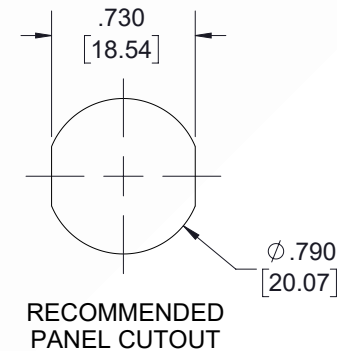

# 4.1/9.5 Mini DIN Male to 4.3-10 Female Bulkhead Low PIM Cable 12 Inch Length Using TFT-402 Coax Using Times Microwave Components

REVISIONS			
REV.	DESCRIPTION	DATE	APPROVED
A	INITIAL RELEASE	7/30/21	SRAUTUS

## NOTES:

- CABLES 84" AND UNDER HAVE 1 LABEL CENTERED. CABLES OVER 84" HAVE 2 LABELS, ONE AT EACH END 12" FROM THE FRONT OF THE CONNECTOR.
- PIM LABEL 6" FROM CABLE END 1 PLACE.

THESE COMMODITIES, TECHNOLOGY OR SOFTWARE WERE EXPORTED FROM THE UNITED STATES IN ACCORDANCE WITH THE EXPORT ADMINISTRATION REGULATIONS. DIVERSION CONTRARY TO U.S. LAW PROHIBITED.

UNLESS OTHERWISE SPECIFIED LEADING DIMENSIONS ARE INCHES DIMENSIONS IN [ ] ARE MILLIMETERS