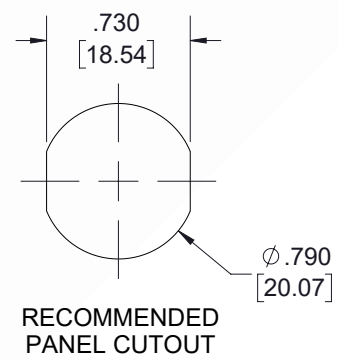

4.1/9.5 Mini DIN Male to 4.3-10 Female Bulkhead Low PIM Cable 24 Inch Length Using TFT-402 Coax Using Times Microwave Components

REVISIONS			
REV.	DESCRIPTION	DATE	APPROVED
A	INITIAL RELEASE	7/30/21	SRAUTUS

NOTES:

- CABLES 84" AND UNDER HAVE 1 LABEL CENTERED. CABLES OVER 84" HAVE 2 LABELS, ONE AT EACH END 12" FROM THE FRONT OF THE CONNECTOR.
- PIM LABEL 6" FROM CABLE END 1 PLACE.

THESE COMMODITIES, TECHNOLOGY OR SOFTWARE WERE EXPORTED FROM THE UNITED STATES IN ACCORDANCE WITH THE EXPORT ADMINISTRATION REGULATIONS. DIVERSION CONTRARY TO U.S. LAW PROHIBITED.

UNLESS OTHERWISE SPECIFIED LEADING DIMENSIONS ARE INCHES DIMENSIONS IN [] ARE MILLIMETERS

TOLERANCES:

.X = ±.2 [5.08]	FRACTIONS ± 1/32
.XX = ±.02 [.51]	ANGLES ± 1°
.XXX = ±.005 [.13]	

CABLE LENGTH (L) TOLERANCES:

L ≤ 12 [305] = +1 [25] / -0
12 [305] < L ≤ 60 [1524] = +2 [51] / -0
60 [1524] < L ≤ 120 [3048] = +4 [102] / -0
120 [3048] < L ≤ 300 [7620] = +6 [152] / -0
300 [7620] < L = +5%L / -0

ALL DIMENSIONS SHOWN ARE FOR REFERENCE ONLY.