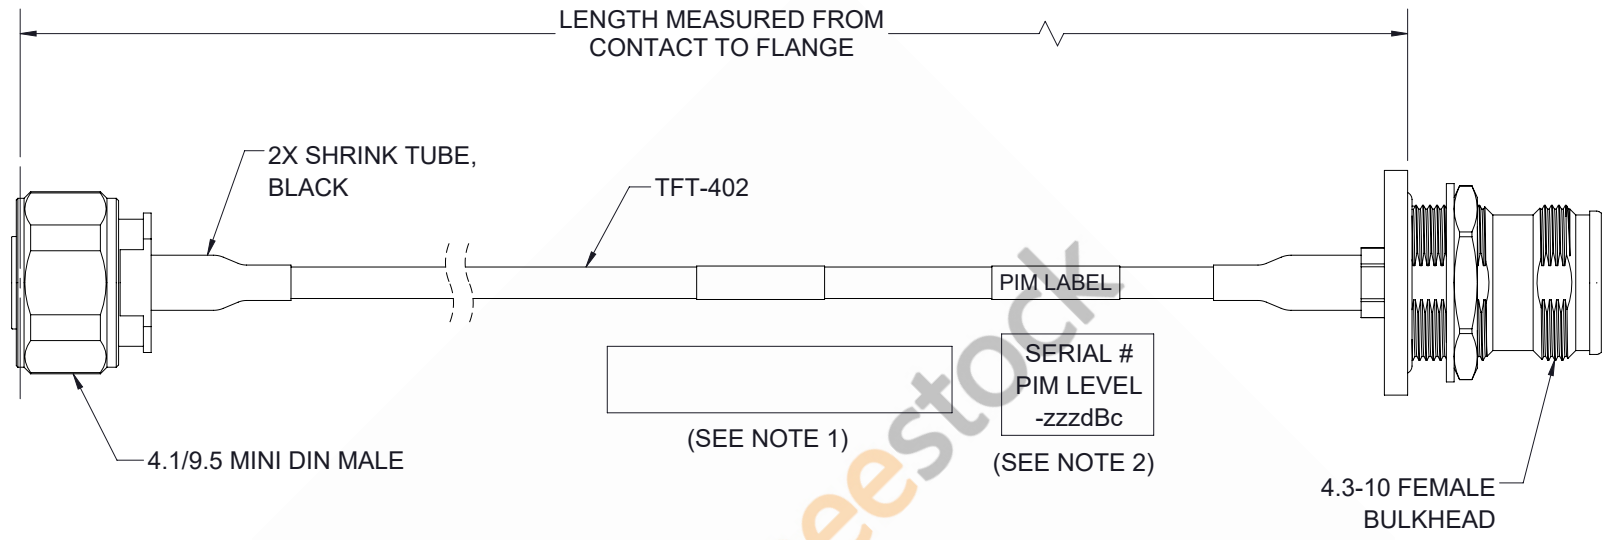

4.1/9.5 Mini DIN Male to 4.3-10 Female Bulkhead Low PIM Cable 24 Inch Length Using TFT-402 Coax Using Times Microwave Components

REVISIONS			
REV.	DESCRIPTION	DATE	APPROVED
A	INITIAL RELEASE	7/30/21	SRAUTUS

NOTES:

- CABLES 84" AND UNDER HAVE 1 LABEL CENTERED. CABLES OVER 84" HAVE 2 LABELS, ONE AT EACH END 12" FROM THE FRONT OF THE CONNECTOR.
- PIM LABEL 6" FROM CABLE END 1 PLACE.

THESE COMMODITIES, TECHNOLOGY OR SOFTWARE WERE EXPORTED FROM THE UNITED STATES IN ACCORDANCE WITH THE EXPORT ADMINISTRATION REGULATIONS. DIVERSION CONTRARY TO U.S. LAW PROHIBITED.

UNLESS OTHERWISE SPECIFIED LEADING DIMENSIONS ARE INCHES DIMENSIONS IN [] ARE MILLIMETERS

TOLERANCES:

.X = ±.2 [5.08]	FRACTIONS ± 1/32
.XX = ±.02 [.51]	ANGLES ± 1°
.XXX = ±.005 [.13]	

CABLE LENGTH (L) TOLERANCES: