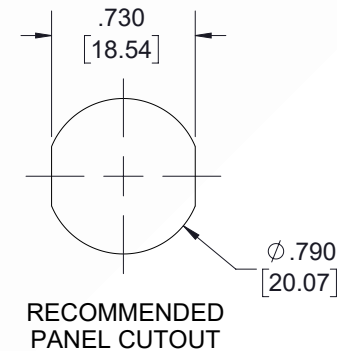

4.1/9.5 Mini DIN Male to 4.3-10 Female Bulkhead Low PIM Cable 48 Inch Length Using TFT-402 Coax Using Times Microwave Components

| REVISIONS | | | |
|-----------|-----------------|---------|----------|
| REV. | DESCRIPTION | DATE | APPROVED |
| A | INITIAL RELEASE | 7/30/21 | SRAUTUS |

NOTES:

- CABLES 84" AND UNDER HAVE 1 LABEL CENTERED. CABLES OVER 84" HAVE 2 LABELS, ONE AT EACH END 12" FROM THE FRONT OF THE CONNECTOR.
- PIM LABEL 6" FROM CABLE END 1 PLACE.

THESE COMMODITIES, TECHNOLOGY OR SOFTWARE WERE EXPORTED FROM THE UNITED STATES IN ACCORDANCE WITH THE EXPORT ADMINISTRATION REGULATIONS. DIVERSION CONTRARY TO U.S. LAW PROHIBITED.

UNLESS OTHERWISE SPECIFIED LEADING DIMENSIONS ARE INCHES DIMENSIONS IN [] ARE MILLIMETERS

TOLERANCES:

| | |
|------------------------------|------------------|
| .X = ±.2 [5.08] | FRACTIONS ± 1/32 |
| .XX = ±.02 [.51] | ANGLES ± 1° |
| .XXX = ±.005 [.13] | |
| CABLE LENGTH (L) TOLERANCES: | |
| L ≤ 12 [305] | = +1 [25] / -0 |
| 12 [305] < L ≤ 60 [1524] | = +2 [51] / -0 |
| 60 [1524] < L ≤ 120 [3048] | = +4 [102] / -0 |
| 120 [3048] < L ≤ 300 [7620] | = +6 [152] / -0 |
| 300 [7620] < L | = +5%L / -0 |