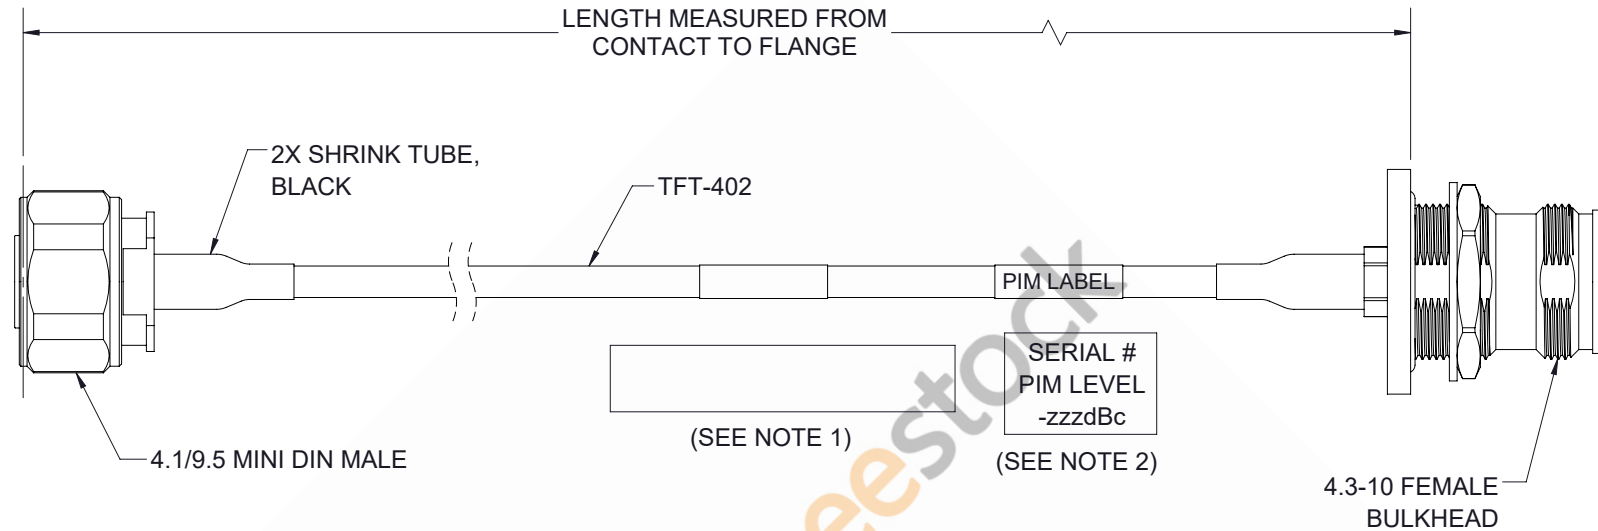

4.1/9.5 Mini DIN Male to 4.3-10 Female Bulkhead Low PIM Cable 48 Inch Length Using TFT-402 Coax Using Times Microwave Components

| REVISIONS | | | |
|-----------|-----------------|---------|----------|
| REV. | DESCRIPTION | DATE | APPROVED |
| A | INITIAL RELEASE | 7/30/21 | SRAUTUS |

NOTES:

- CABLES 84" AND UNDER HAVE 1 LABEL CENTERED. CABLES OVER 84" HAVE 2 LABELS, ONE AT EACH END 12" FROM THE FRONT OF THE CONNECTOR.
- PIM LABEL 6" FROM CABLE END 1 PLACE.

THESE COMMODITIES, TECHNOLOGY OR SOFTWARE WERE EXPORTED FROM THE UNITED STATES IN ACCORDANCE WITH THE EXPORT ADMINISTRATION REGULATIONS. DIVERSION CONTRARY TO U.S. LAW PROHIBITED.

UNLESS OTHERWISE SPECIFIED LEADING DIMENSIONS ARE INCHES DIMENSIONS IN [] ARE MILLIMETERS

TOLERANCES:

| | |
|------------------------------|------------------|
| .X = ±.2 [5.08] | FRACTIONS ± 1/32 |
| .XX = ±.02 [.51] | ANGLES ± 1° |
| .XXX = ±.005 [.13] | |
| CABLE LENGTH (L) TOLERANCES: | |
| L ≤ 12 [305] | = +1 [25] / -0 |
| 12 [305] < L ≤ 60 [1524] | = +2 [51] / -0 |
| 60 [1524] < L ≤ 120 [3048] | = +4 [102] / -0 |
| 120 [3048] < L ≤ 300 [7620] | = +6 [152] / -0 |
| 300 [7620] < L | = +5%L / -0 |