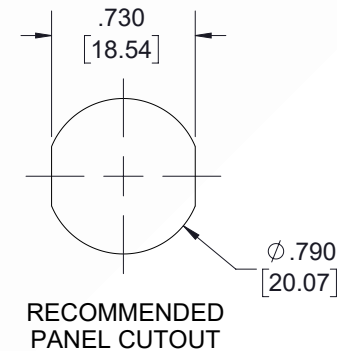

# 4.1/9.5 Mini DIN Male to 4.3-10 Female Bulkhead Low PIM Cable 50 CM Length Using TFT-402 Coax Using Times Microwave Components

REVISIONS			
REV.	DESCRIPTION	DATE	APPROVED
A	INITIAL RELEASE	7/30/21	SRAUTUS

## NOTES:

- CABLES 84" AND UNDER HAVE 1 LABEL CENTERED. CABLES OVER 84" HAVE 2 LABELS, ONE AT EACH END 12" FROM THE FRONT OF THE CONNECTOR.
- PIM LABEL 6" FROM CABLE END 1 PLACE.

THESE COMMODITIES, TECHNOLOGY OR SOFTWARE WERE EXPORTED FROM THE UNITED STATES IN ACCORDANCE WITH THE EXPORT ADMINISTRATION REGULATIONS. DIVERSION CONTRARY TO U.S. LAW PROHIBITED.

UNLESS OTHERWISE SPECIFIED LEADING DIMENSIONS ARE INCHES DIMENSIONS IN [ ] ARE MILLIMETERS