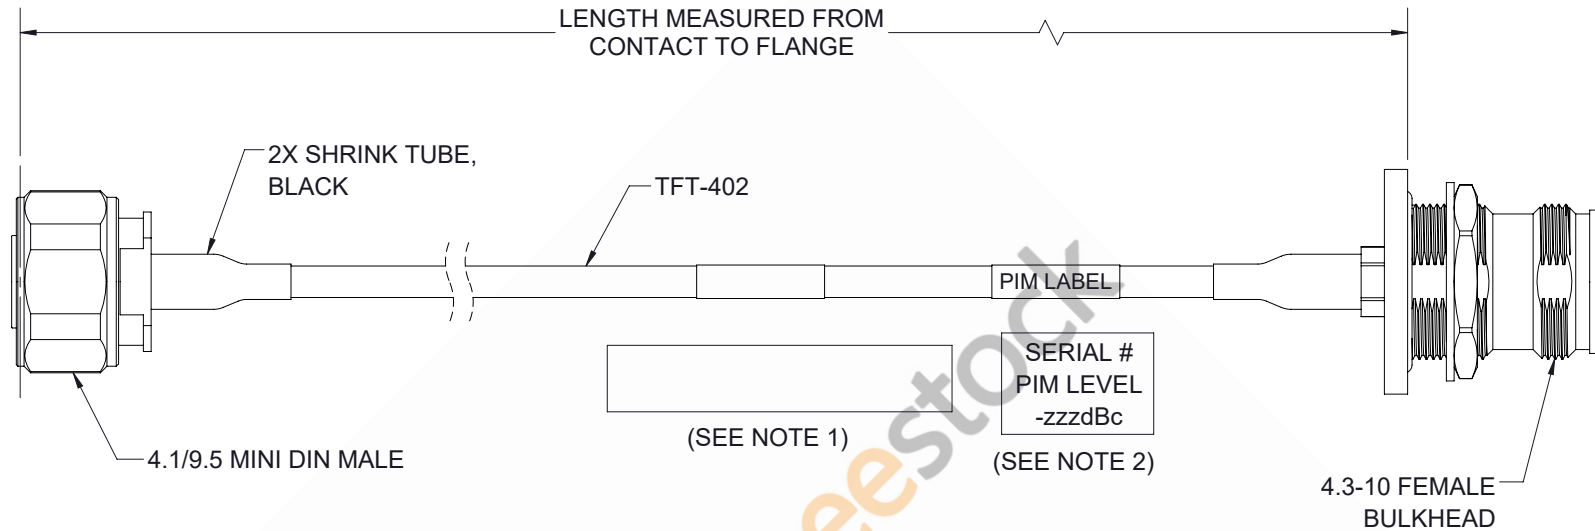

# 4.1/9.5 Mini DIN Male to 4.3-10 Female Bulkhead Low PIM Cable 50 CM Length Using TFT-402 Coax Using Times Microwave Components

REVISIONS			
REV.	DESCRIPTION	DATE	APPROVED
A	INITIAL RELEASE	7/30/21	SRAUTUS

## NOTES:

- CABLES 84" AND UNDER HAVE 1 LABEL CENTERED. CABLES OVER 84" HAVE 2 LABELS, ONE AT EACH END 12" FROM THE FRONT OF THE CONNECTOR.
- PIM LABEL 6" FROM CABLE END 1 PLACE.

THESE COMMODITIES, TECHNOLOGY OR SOFTWARE WERE EXPORTED FROM THE UNITED STATES IN ACCORDANCE WITH THE EXPORT ADMINISTRATION REGULATIONS. DIVERSION CONTRARY TO U.S. LAW PROHIBITED.

UNLESS OTHERWISE SPECIFIED LEADING DIMENSIONS ARE INCHES DIMENSIONS IN [ ] ARE MILLIMETERS