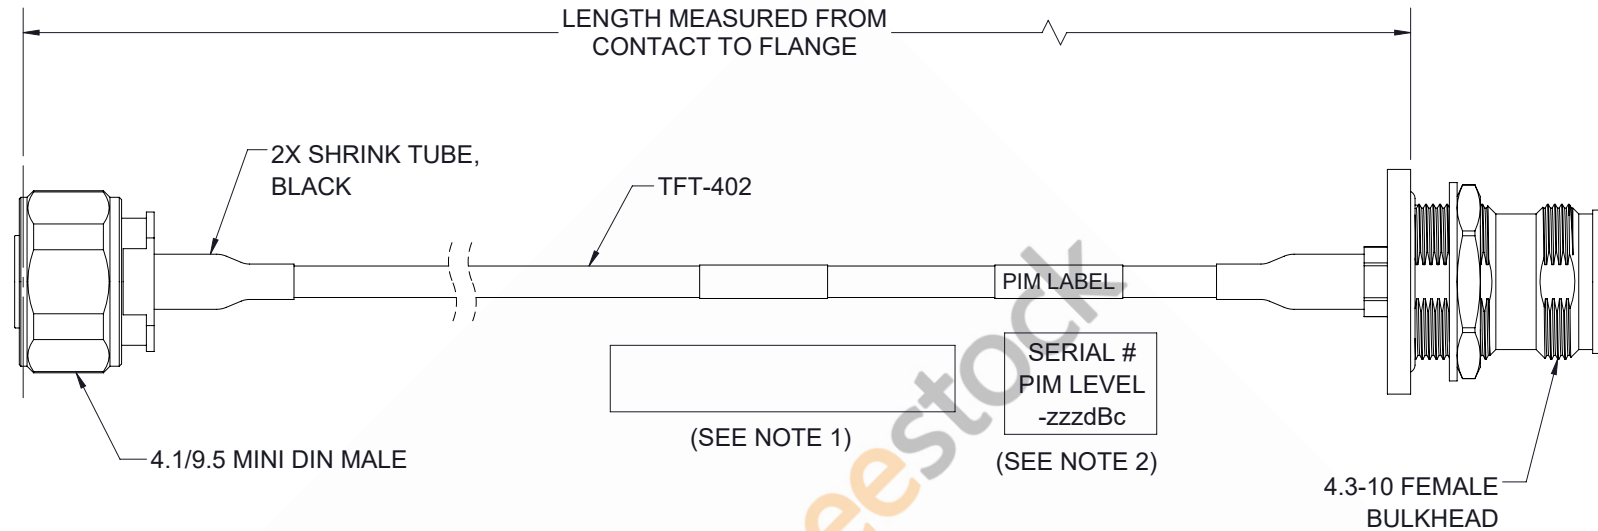

# 4.1/9.5 Mini DIN Male to 4.3-10 Female Bulkhead Low PIM Cable 100 CM Length Using TFT-402 Coax Using Times Microwave Components

REVISIONS			
REV.	DESCRIPTION	DATE	APPROVED
A	INITIAL RELEASE	7/30/21	SRAUTUS

## NOTES:

- CABLES 84" AND UNDER HAVE 1 LABEL CENTERED. CABLES OVER 84" HAVE 2 LABELS, ONE AT EACH END 12" FROM THE FRONT OF THE CONNECTOR.
- PIM LABEL 6" FROM CABLE END 1 PLACE.

THESE COMMODITIES, TECHNOLOGY OR SOFTWARE WERE EXPORTED FROM THE UNITED STATES IN ACCORDANCE WITH THE EXPORT ADMINISTRATION REGULATIONS. DIVERSION CONTRARY TO U.S. LAW PROHIBITED.

UNLESS OTHERWISE SPECIFIED LEADING DIMENSIONS ARE INCHES DIMENSIONS IN [ ] ARE MILLIMETERS