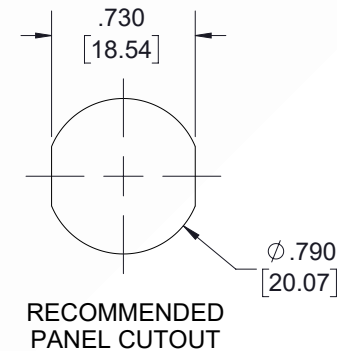

# 4.1/9.5 Mini DIN Male to 4.3-10 Female Bulkhead Low PIM Cable 100 CM Length Using TFT-402 Coax Using Times Microwave Components

REVISIONS			
REV.	DESCRIPTION	DATE	APPROVED
A	INITIAL RELEASE	7/30/21	SRAUTUS

## NOTES:

- CABLES 84" AND UNDER HAVE 1 LABEL CENTERED. CABLES OVER 84" HAVE 2 LABELS, ONE AT EACH END 12" FROM THE FRONT OF THE CONNECTOR.
- PIM LABEL 6" FROM CABLE END 1 PLACE.

THESE COMMODITIES, TECHNOLOGY OR SOFTWARE WERE EXPORTED FROM THE UNITED STATES IN ACCORDANCE WITH THE EXPORT ADMINISTRATION REGULATIONS. DIVERSION CONTRARY TO U.S. LAW PROHIBITED.

UNLESS OTHERWISE SPECIFIED LEADING DIMENSIONS ARE INCHES DIMENSIONS IN [ ] ARE MILLIMETERS