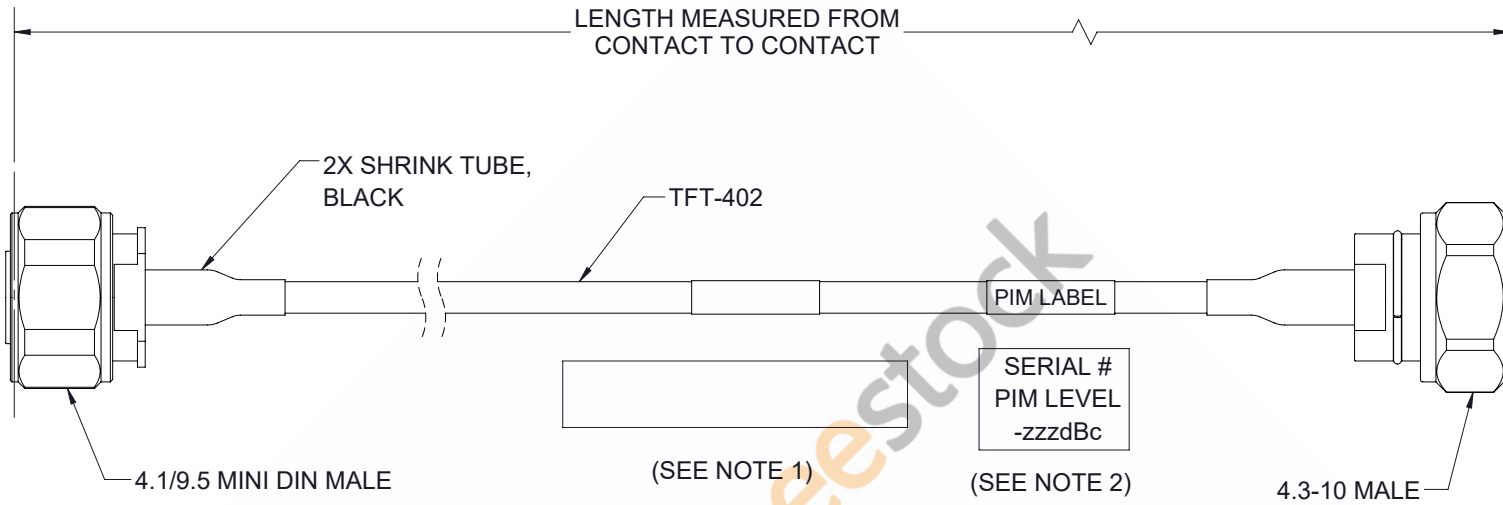

# 4.1/9.5 Mini DIN Male to 4.3-10 Male Low PIM Cable 150 CM Length Using TFT-402 Coax Using Times Microwave Components

REVISIONS			
REV.	DESCRIPTION	DATE	APPROVED
A	INITIAL RELEASE	7/30/21	SRAUTUS

**NOTES:**

- CABLES 84" AND UNDER HAVE 1 LABEL CENTERED. CABLES OVER 84" HAVE 2 LABELS, ONE AT EACH END 12" FROM THE FRONT OF THE CONNECTOR.
- PIM LABEL 6" FROM CABLE END 1 PLACE.

THESE COMMODITIES, TECHNOLOGY OR SOFTWARE WERE EXPORTED FROM THE UNITED STATES IN ACCORDANCE WITH THE EXPORT ADMINISTRATION REGULATIONS. DIVERSION CONTRARY TO U.S. LAW PROHIBITED.

UNLESS OTHERWISE SPECIFIED LEADING DIMENSIONS ARE INCHES DIMENSIONS IN [ ] ARE MILLIMETERS <b>TOLERANCES:</b> .X = ±.2 [5.08]      FRACTIONS ± 1/32 .XX = ±.02 [.51]      ANGLES ± 1° .XXX = ±.005 [.13] <b>CABLE LENGTH (L) TOLERANCES:</b> L ≤ 12 [305] = +1 [25] / -0 12 [305] < L ≤ 60 [1524] = +2 [51] / -0 60 [1524] < L ≤ 120 [3048] = +4 [102] / -0 120 [3048] < L ≤ 300 [7620] = +6 [152] / -0 300 [7620] < L = +5%L / -0 ALL DIMENSIONS SHOWN ARE FOR REFERENCE ONLY.		<p>8TH FLOOR, BUILDING 1, YONGFU SCIENCE AND TECHNOLOGY CENTER INDUSTRIAL PARK, NANZHA DISTRICT 5, HUMEN, 523900, DONGGUAN, GUANGDONG, CHINA</p> <p>WEBSITE: <a href="http://www.ebeestock.com">www.ebeestock.com</a> EMAIL: <a href="mailto:sales@ebeestock.com">sales@ebeestock.com</a></p>		THIRD-ANGLE PROJECTION  THE INFORMATION AND DESIGN IN THIS DOCUMENT IS THE PROPERTY OF EBEESTOCK CORPORATION ALL RIGHTS RESERVED.
SIZE	CAGE CODE	DRAWN BY	ITEM NO.	REV
A	53919	DMAY	ET14254	A
SHEET 1 OF 1			SCALE N/A	