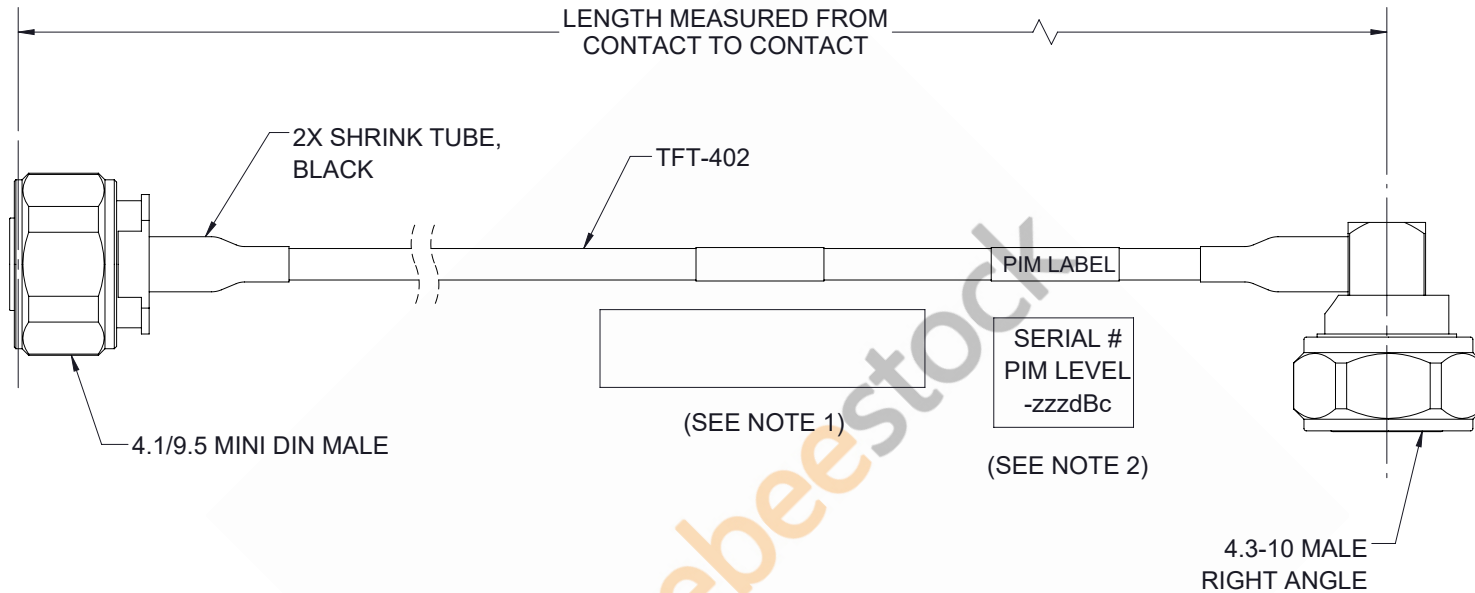

# 4.1/9.5 Mini DIN Male to 4.3-10 Male Right Angle Low PIM Cable 24 Inch Length Using TFT-402 Coax Using Times Microwave Components

REVISIONS			
REV.	DESCRIPTION	DATE	APPROVED
A	INITIAL RELEASE	7/30/21	SRAUTUS

**NOTES:**

- CABLES 84" AND UNDER HAVE 1 LABEL CENTERED. CABLES OVER 84" HAVE 2 LABELS, ONE AT EACH END 12" FROM THE FRONT OF THE CONNECTOR.
- PIM LABEL 6" FROM CABLE END 1 PLACE.

THESE COMMODITIES, TECHNOLOGY OR SOFTWARE WERE EXPORTED FROM THE UNITED STATES IN ACCORDANCE WITH THE EXPORT ADMINISTRATION REGULATIONS. DIVERSION CONTRARY TO U.S. LAW PROHIBITED.

UNLESS OTHERWISE SPECIFIED LEADING DIMENSIONS ARE INCHES DIMENSIONS IN [ ] ARE MILLIMETERS

**TOLERANCES:**

.X = ±.2	[ 5.08 ]	FRACTIONS
.XX = ±.02	[ .51 ]	± 1/32
.XXX = ±.005	[ .13 ]	ANGLES ± 1°

**CABLE LENGTH (L) TOLERANCES:**

L ≤ 12	[305]	= +1 [25] / -0
12 [305] < L ≤ 60	[1524]	= +2 [51] / -0
60 [1524] < L ≤ 120	[3048]	= +4 [102] / -0
120 [3048] < L ≤ 300	[7620]	= +6 [152] / -0
300 [7620] < L		= +5%L / -0

ALL DIMENSIONS SHOWN ARE FOR REFERENCE ONLY.