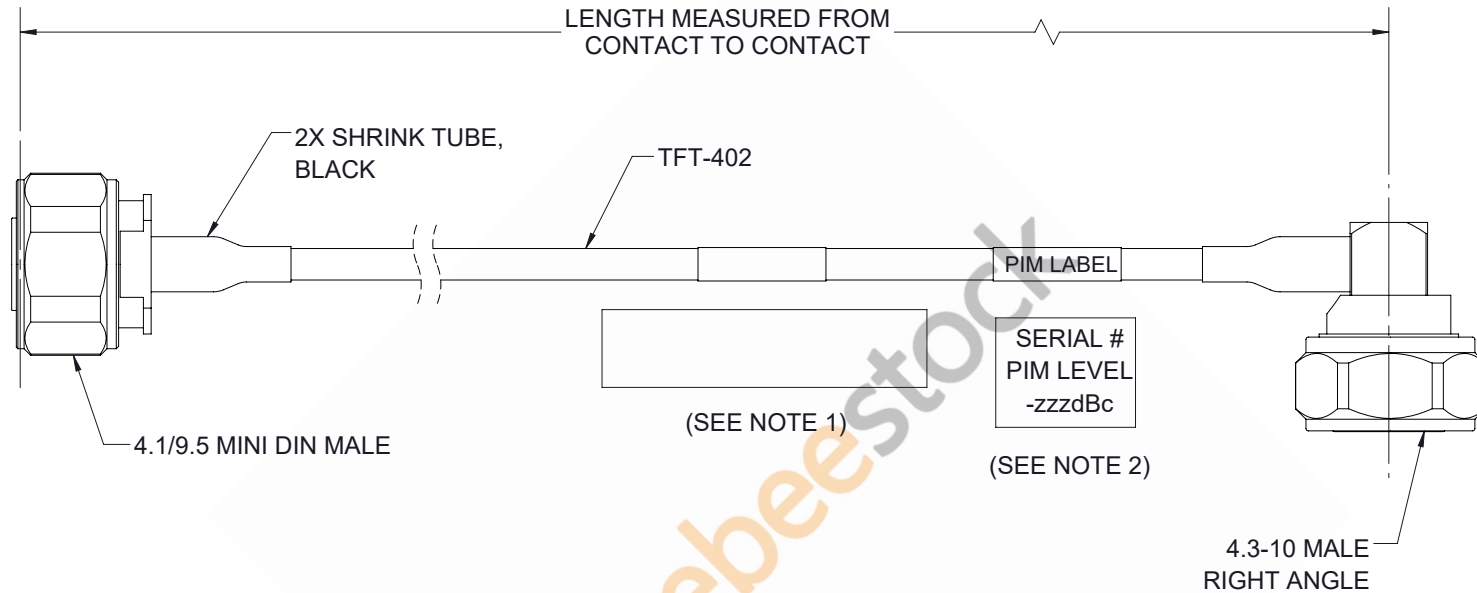

# 4.1/9.5 Mini DIN Male to 4.3-10 Male Right Angle Low PIM Cable 48 Inch Length Using TFT-402 Coax Using Times Microwave Components

REVISIONS			
REV.	DESCRIPTION	DATE	APPROVED
A	INITIAL RELEASE	7/30/21	SRAUTUS

**NOTES:**

- CABLES 84" AND UNDER HAVE 1 LABEL CENTERED. CABLES OVER 84" HAVE 2 LABELS, ONE AT EACH END 12" FROM THE FRONT OF THE CONNECTOR.
- PIM LABEL 6" FROM CABLE END 1 PLACE.

THESE COMMODITIES, TECHNOLOGY OR SOFTWARE WERE EXPORTED FROM THE UNITED STATES IN ACCORDANCE WITH THE EXPORT ADMINISTRATION REGULATIONS. DIVERSION CONTRARY TO U.S. LAW PROHIBITED.

UNLESS OTHERWISE SPECIFIED LEADING DIMENSIONS ARE INCHES DIMENSIONS IN [ ] ARE MILLIMETERS

**TOLERANCES:**

.X = ±.2 [5.08]	FRACTIONS ± 1/32
.XX = ±.02 [.51]	ANGLES ± 1°
.XXX = ±.005 [.13]	

**CABLE LENGTH (L) TOLERANCES:**

L ≤ 12 [305]	= +1 [25] / -0
12 [305] < L ≤ 60 [1524]	= +2 [51] / -0
60 [1524] < L ≤ 120 [3048]	= +4 [102] / -0
120 [3048] < L ≤ 300 [7620]	= +6 [152] / -0
300 [7620] < L	= +5%L / -0

ALL DIMENSIONS SHOWN ARE FOR REFERENCE ONLY.