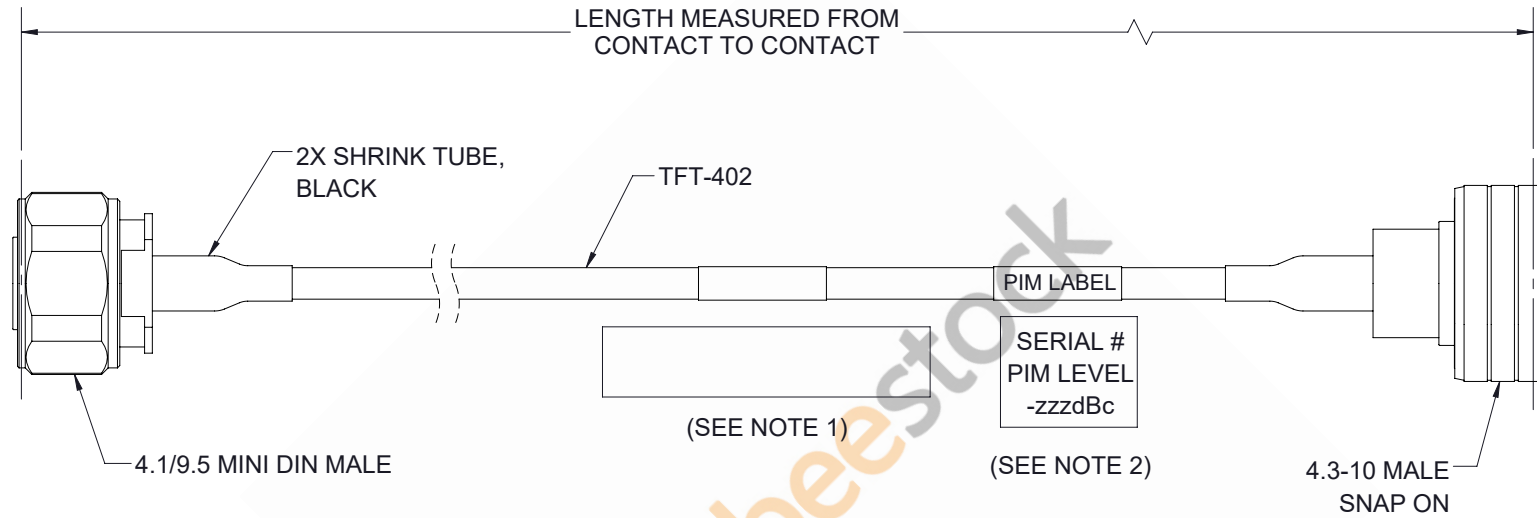

# 4.1/9.5 Mini DIN Male to Snap-On 4.3-10 Male Low PIM Cable 12 Inch Length Using TFT-402 Coax Using Times Microwave Components

REVISIONS			
REV.	DESCRIPTION	DATE	APPROVED
A	INITIAL RELEASE	7/30/21	SRAUTUS

## NOTES:

- CABLES 84" AND UNDER HAVE 1 LABEL CENTERED. CABLES OVER 84" HAVE 2 LABELS, ONE AT EACH END 12" FROM THE FRONT OF THE CONNECTOR.
- PIM LABEL 6" FROM CABLE END 1 PLACE.

THESE COMMODITIES, TECHNOLOGY OR SOFTWARE WERE EXPORTED FROM THE UNITED STATES IN ACCORDANCE WITH THE EXPORT ADMINISTRATION REGULATIONS. DIVERSION CONTRARY TO U.S. LAW PROHIBITED.