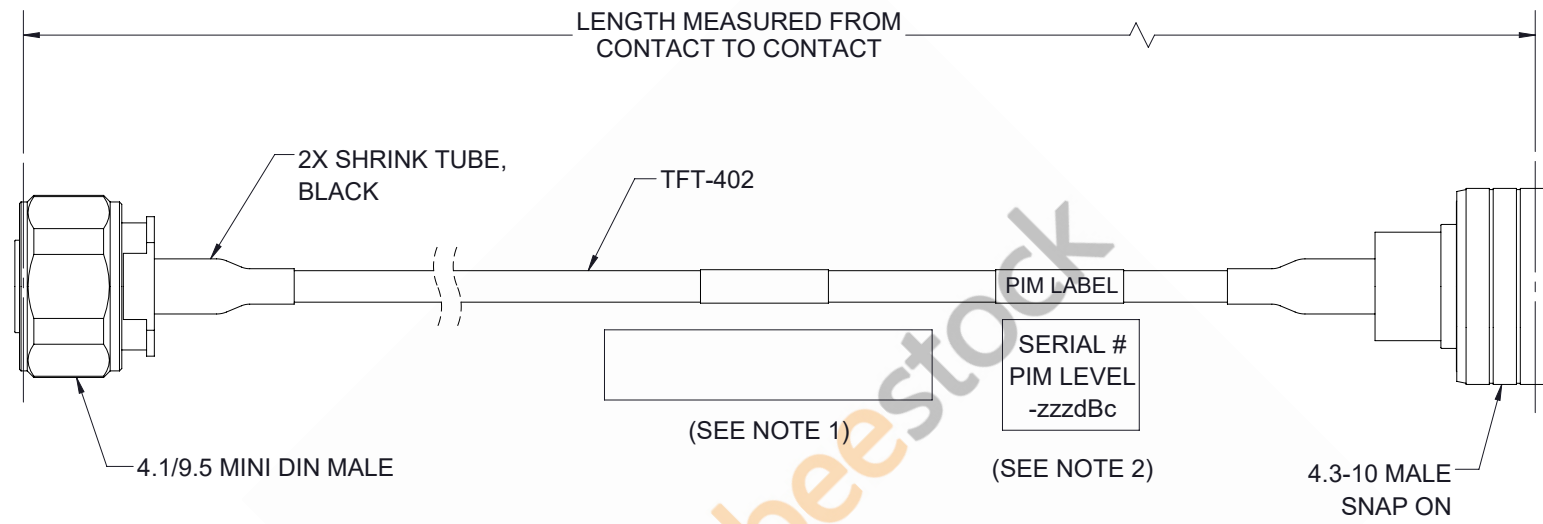

4.1/9.5 Mini DIN Male to Snap-On 4.3-10 Male Low PIM Cable 60 Inch Length Using TFT-402 Coax Using Times Microwave Components

REVISIONS			
REV.	DESCRIPTION	DATE	APPROVED
A	INITIAL RELEASE	7/30/21	SRAUTUS

NOTES:

- CABLES 84" AND UNDER HAVE 1 LABEL CENTERED. CABLES OVER 84" HAVE 2 LABELS, ONE AT EACH END 12" FROM THE FRONT OF THE CONNECTOR.
- PIM LABEL 6" FROM CABLE END 1 PLACE.

THESE COMMODITIES, TECHNOLOGY OR SOFTWARE WERE EXPORTED FROM THE UNITED STATES IN ACCORDANCE WITH THE EXPORT ADMINISTRATION REGULATIONS. DIVERSION CONTRARY TO U.S. LAW PROHIBITED.

UNLESS OTHERWISE SPECIFIED LEADING DIMENSIONS ARE INCHES DIMENSIONS IN [] ARE MILLIMETERS

TOLERANCES:

.X = ±.2 [5.08]	FRACTIONS ± 1/32
.XX = ±.02 [.51]	ANGLES ± 1°
.XXX = ±.005 [.13]	

CABLE LENGTH (L) TOLERANCES: