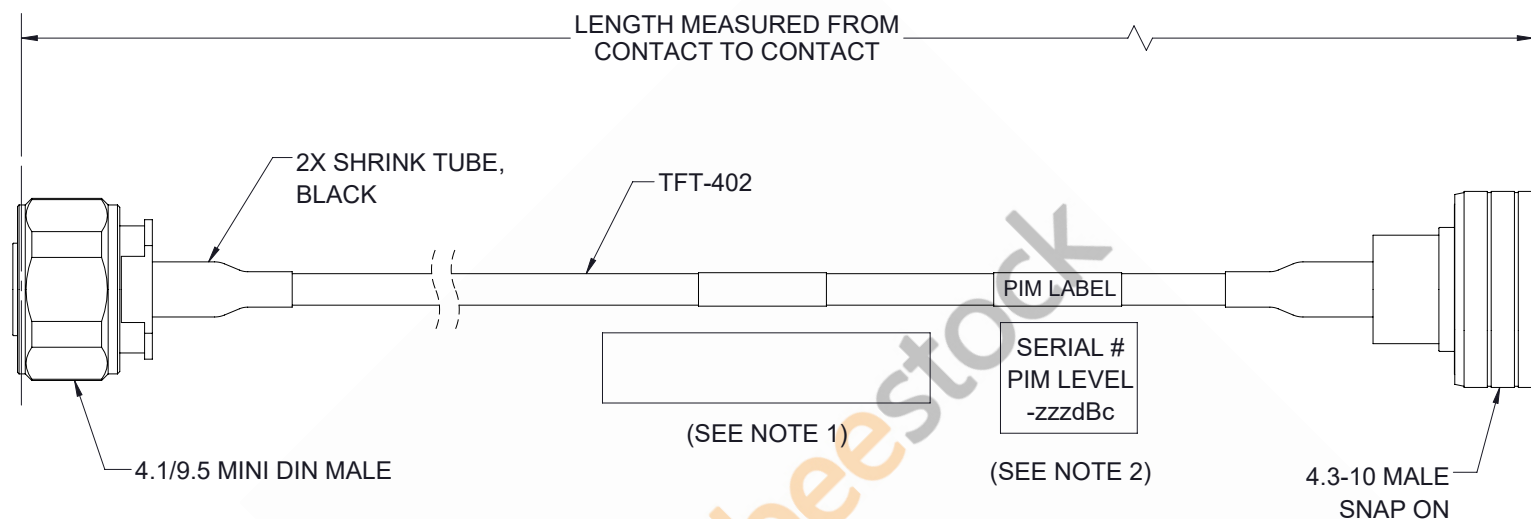

4.1/9.5 Mini DIN Male to Snap-On 4.3-10 Male Low PIM Cable 150 CM Length Using TFT-402 Coax Using Times Microwave Components

REVISIONS			
REV.	DESCRIPTION	DATE	APPROVED
A	INITIAL RELEASE	7/30/21	SRAUTUS

NOTES:

1. CABLES 84" AND UNDER HAVE 1 LABEL CENTERED. CABLES OVER 84" HAVE 2 LABELS, ONE AT EACH END 12" FROM THE FRONT OF THE CONNECTOR.
2. PIM LABEL 6" FROM CABLE END 1 PLACE.

THESE COMMODITIES, TECHNOLOGY OR SOFTWARE WERE EXPORTED FROM THE UNITED STATES IN ACCORDANCE WITH THE EXPORT ADMINISTRATION REGULATIONS. DIVERSION CONTRARY TO U.S. LAW PROHIBITED.

UNLESS OTHERWISE SPECIFIED LEADING DIMENSIONS ARE INCHES DIMENSIONS IN [] ARE MILLIMETERS TOLERANCES: .X = ±.2 [5.08] FRACTIONS ± 1/32 .XX = ±.02 [.51] ANGLES ± 1° .XXX = ±.005 [.13]		<p>THIRD-ANGLE PROJECTION</p> <p>THE INFORMATION AND DESIGN IN THIS DOCUMENT IS THE PROPERTY OF EBEESTOCK CORPORATION ALL RIGHTS RESERVED.</p>		
CABLE LENGTH (L) TOLERANCES: L ≤ 12 [305] = +1 [25] / -0 12 [305] < L ≤ 60 [1524] = +2 [51] / -0 60 [1524] < L ≤ 120 [3048] = +4 [102] / -0 120 [3048] < L ≤ 300 [7620] = +6 [152] / -0 300 [7620] < L = +5%L / -0 ALL DIMENSIONS SHOWN ARE FOR REFERENCE ONLY.				
<p>8TH FLOOR, BUILDING 1, YONGFU SCIENCE AND TECHNOLOGY CENTER INDUSTRIAL PARK, NANZHA DISTRICT 5, HUMEN, 523900, DONGGUAN, GUANGDONG, CHINA</p> <p>WEBSITE: www.ebeestock.com EMAIL: sales@ebeestock.com</p>				
SIZE	CAGE CODE	DRAWN BY	ITEM NO.	REV
A	53919	DMAY	ET14272	A
SHEET 1 OF 1		SCALE N/A		