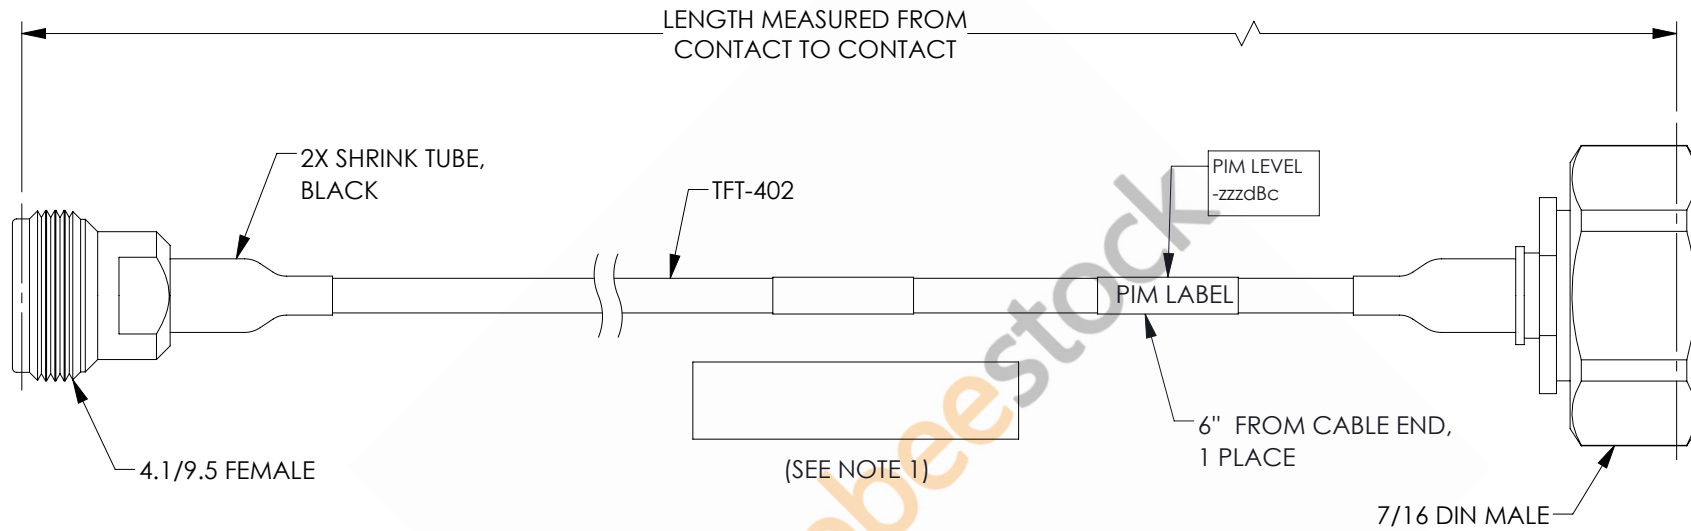

4.1/9.5 Mini DIN Female to 7/16 DIN Male Low PIM Cable 12 Inch Length Using TFT-402 Coax Using Times Microwave Components

REVISIONS			
REV.	DESCRIPTION	DATE	APPROVED
A	INITIAL RELEASE	06/04/2021	AGANWANI

NOTES:

1. CABLES 84" AND UNDER HAVE 1 LABEL CENTERED. CABLES OVER 84" HAVE 2 LABELS, ONE AT EACH END 12.0" FROM THE FRONT OF THE CONNECTOR.

THESE COMMODITIES, TECHNOLOGY OR SOFTWARE WERE EXPORTED FROM THE UNITED STATES IN ACCORDANCE WITH THE EXPORT ADMINISTRATION REGULATIONS. DIVERSION CONTRARY TO U.S. LAW PROHIBITED.

UNLESS OTHERWISE SPECIFIED LEADING DIMENSIONS ARE INCHES DIMENSIONS IN [] ARE MILLIMETERS

TOLERANCES:

.X = ±.2	[5.08]	FRACTIONS
.XX = ±.02	[.51]	± 1/32
.XXX = ±.005	[.13]	ANGLES ± 1°

CABLE LENGTH (L) TOLERANCES: