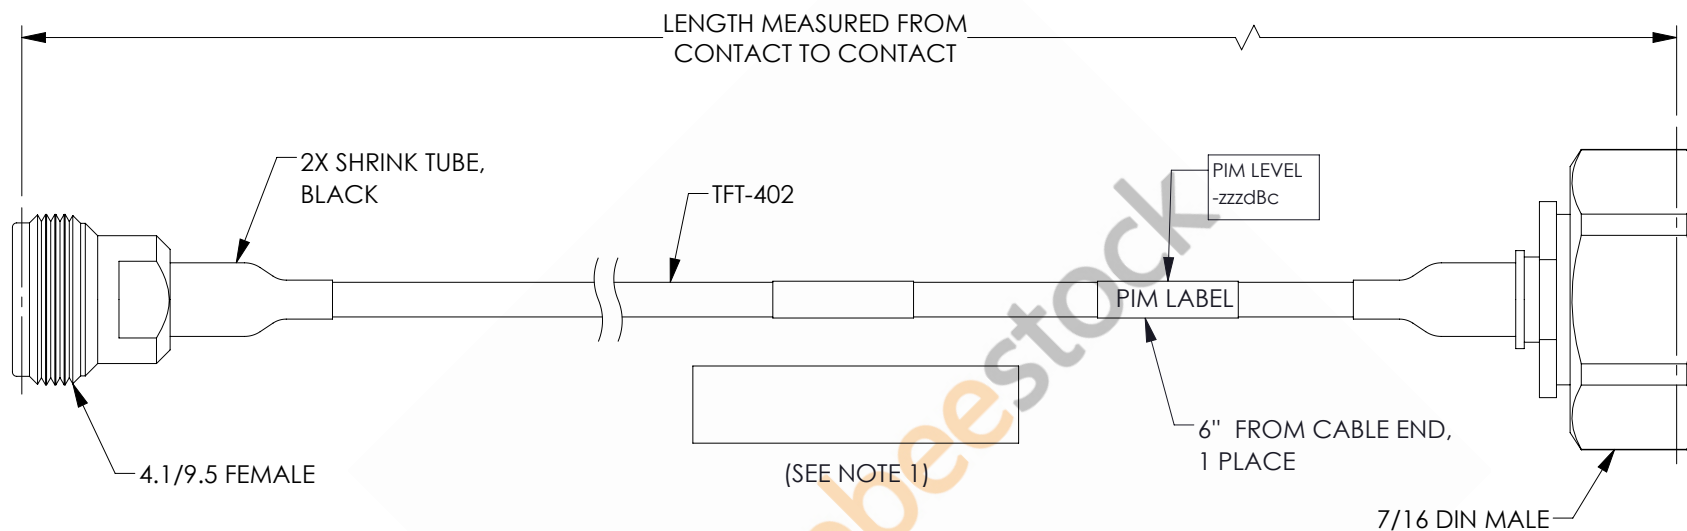

4.1/9.5 Mini DIN Female to 7/16 DIN Male Low PIM Cable 24 Inch Length Using TFT-402 Coax Using Times Microwave Components

REVISIONS			
REV.	DESCRIPTION	DATE	APPROVED
A	INITIAL RELEASE	06/04/2021	AGANWANI

NOTES:

1. CABLES 84" AND UNDER HAVE 1 LABEL CENTERED. CABLES OVER 84" HAVE 2 LABELS, ONE AT EACH END 12.0" FROM THE FRONT OF THE CONNECTOR.

THESE COMMODITIES, TECHNOLOGY OR SOFTWARE WERE EXPORTED FROM THE UNITED STATES IN ACCORDANCE WITH THE EXPORT ADMINISTRATION REGULATIONS. DIVERSION CONTRARY TO U.S. LAW PROHIBITED.

UNLESS OTHERWISE SPECIFIED LEADING DIMENSIONS ARE INCHES DIMENSIONS IN [] ARE MILLIMETERS TOLERANCES: .X = ±.2 [.508] FRACTIONS ± 1/32 .XX = ±.02 [.51] ANGLES ± 1° .XXX = ±.005 [.13] CABLE LENGTH (L) TOLERANCES: L ≤ 12 [305] = +1 [25] / -0 12 [305] < L ≤ 60 [1524] = +2 [51] / -0 60 [1524] < L ≤ 120 [3048] = +4 [102] / -0 120 [3048] < L ≤ 300 [7620] = +6 [152] / -0 300 [7620] < L = +5%L / -0 ALL DIMENSIONS SHOWN ARE FOR REFERENCE ONLY.		 8TH FLOOR, BUILDING 1, YONGFU SCIENCE AND TECHNOLOGY CENTER INDUSTRIAL PARK, NANZHA DISTRICT 5, HUMEN, 523900, DONGGUAN, GUANGDONG, CHINA WEBSITE: www.ebeestock.com EMAIL: sales@ebeestock.com		THIRD-ANGLE PROJECTION  THE INFORMATION AND DESIGN IN THIS DOCUMENT IS THE PROPERTY OF EBEE STOCK CORPORATION ALL RIGHTS RESERVED. SHEET 1 OF 1 SCALE N/A	
SIZE	CAGE CODE	DRAWN BY	ITEM NO.	REV	
A	53919	MVEERAPPAN	ET14275	A	