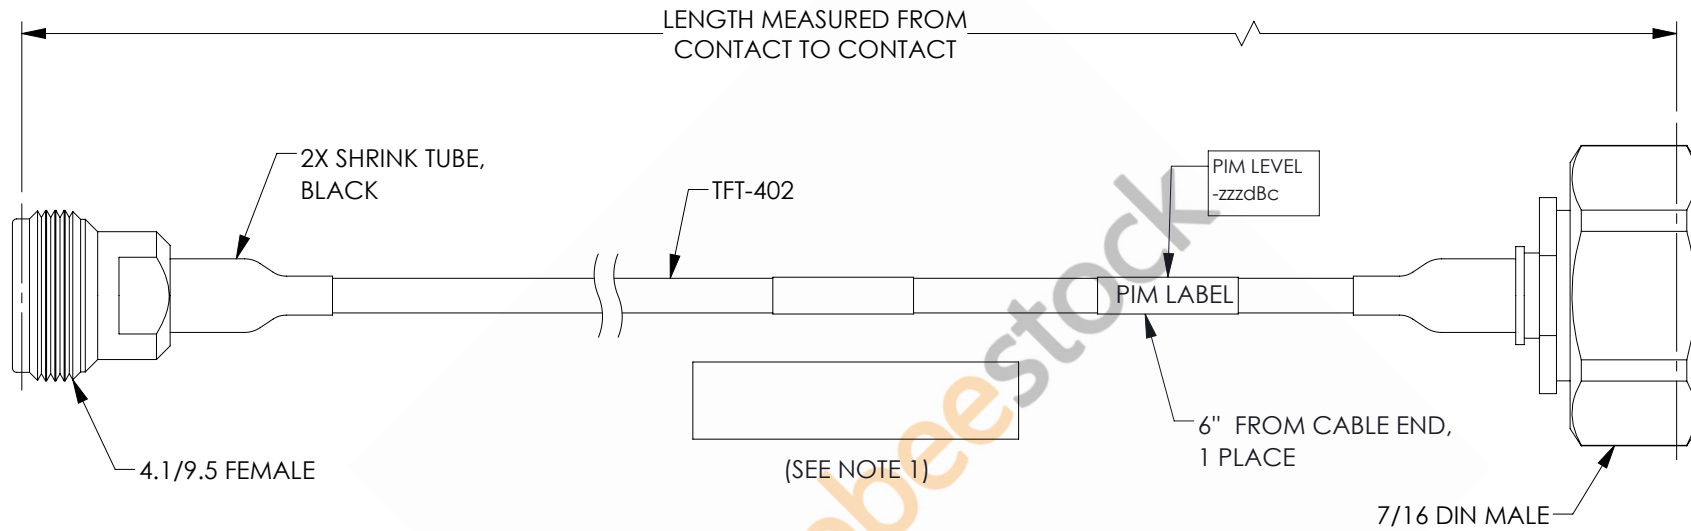

4.1/9.5 Mini DIN Female to 7/16 DIN Male Low PIM Cable 36 Inch Length Using TFT-402 Coax Using Times Microwave Components

REVISIONS			
REV.	DESCRIPTION	DATE	APPROVED
A	INITIAL RELEASE	06/04/2021	AGANWANI

NOTES:

1. CABLES 84" AND UNDER HAVE 1 LABEL CENTERED. CABLES OVER 84" HAVE 2 LABELS, ONE AT EACH END 12.0" FROM THE FRONT OF THE CONNECTOR.

THESE COMMODITIES, TECHNOLOGY OR SOFTWARE WERE EXPORTED FROM THE UNITED STATES IN ACCORDANCE WITH THE EXPORT ADMINISTRATION REGULATIONS. DIVERSION CONTRARY TO U.S. LAW PROHIBITED.

UNLESS OTHERWISE SPECIFIED LEADING DIMENSIONS ARE INCHES DIMENSIONS IN [] ARE MILLIMETERS

TOLERANCES:

.X = ±.2	[.508]	FRACTIONS
.XX = ±.02	[.51]	± 1/32
.XXX = ±.005	[.13]	ANGLES ± 1°

CABLE LENGTH (L) TOLERANCES: