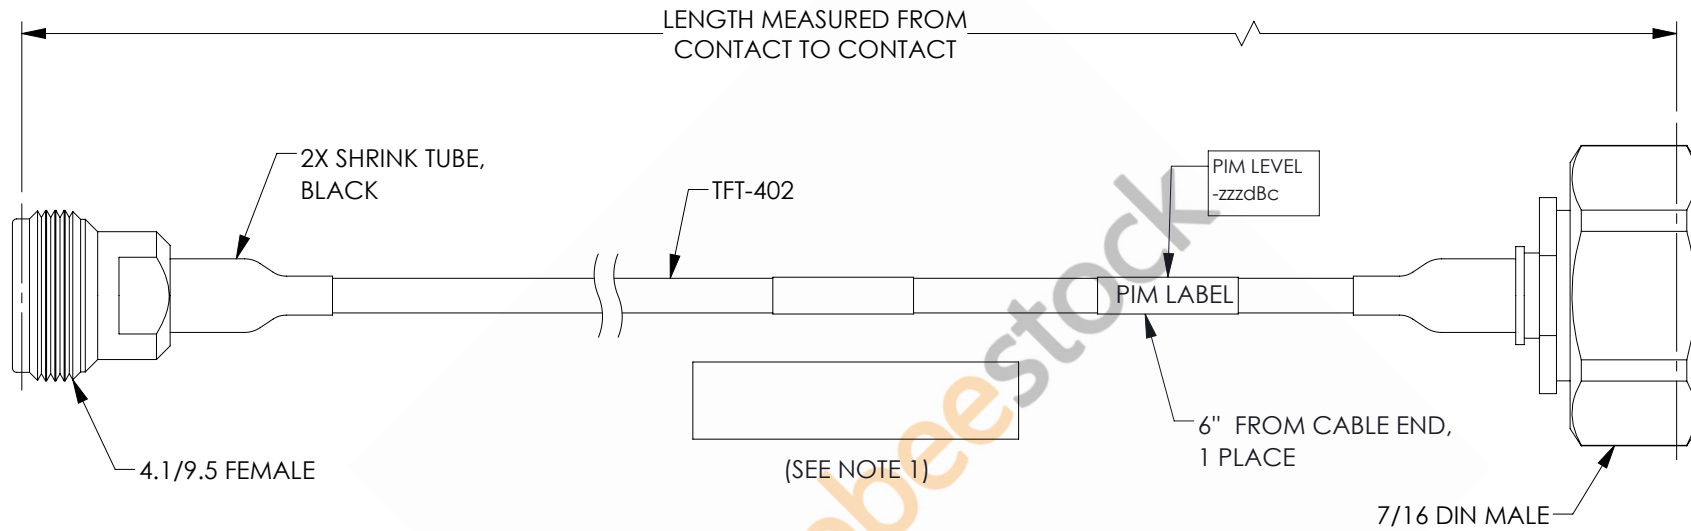

# 4.1/9.5 Mini DIN Female to 7/16 DIN Male Low PIM Cable 48 Inch Length Using TFT-402 Coax Using Times Microwave Components

REVISIONS			
REV.	DESCRIPTION	DATE	APPROVED
A	INITIAL RELEASE	06/04/2021	AGANWANI

**NOTES:**

1. CABLES 84" AND UNDER HAVE 1 LABEL CENTERED. CABLES OVER 84" HAVE 2 LABELS, ONE AT EACH END 12.0" FROM THE FRONT OF THE CONNECTOR.

THESE COMMODITIES, TECHNOLOGY OR SOFTWARE WERE EXPORTED FROM THE UNITED STATES IN ACCORDANCE WITH THE EXPORT ADMINISTRATION REGULATIONS. DIVERSION CONTRARY TO U.S. LAW PROHIBITED.

UNLESS OTHERWISE SPECIFIED LEADING DIMENSIONS ARE INCHES DIMENSIONS IN [ ] ARE MILLIMETERS

**TOLERANCES:**

.X = ±.2	[.508]	FRACTIONS
.XX = ±.02	[.51]	± 1/32
.XXX = ±.005	[.13]	ANGLES ± 1°

**CABLE LENGTH (L) TOLERANCES:**