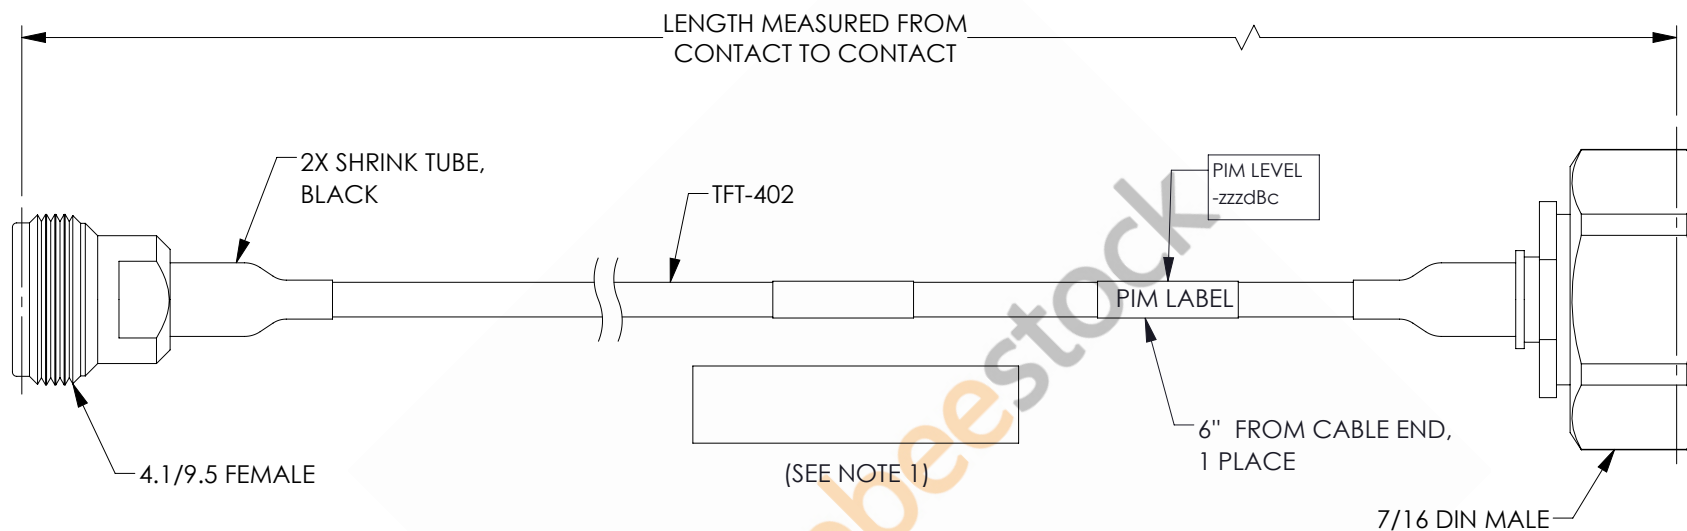

4.1/9.5 Mini DIN Female to 7/16 DIN Male Low PIM Cable 60 Inch Length Using TFT-402 Coax Using Times Microwave Components

REVISIONS			
REV.	DESCRIPTION	DATE	APPROVED
A	INITIAL RELEASE	06/04/2021	AGANWANI

NOTES:

1. CABLES 84" AND UNDER HAVE 1 LABEL CENTERED. CABLES OVER 84" HAVE 2 LABELS, ONE AT EACH END 12.0" FROM THE FRONT OF THE CONNECTOR.

THESE COMMODITIES, TECHNOLOGY OR SOFTWARE WERE EXPORTED FROM THE UNITED STATES IN ACCORDANCE WITH THE EXPORT ADMINISTRATION REGULATIONS. DIVERSION CONTRARY TO U.S. LAW PROHIBITED.

UNLESS OTHERWISE SPECIFIED LEADING DIMENSIONS ARE INCHES DIMENSIONS IN [] ARE MILLIMETERS

TOLERANCES:

.X = ±.2	[5.08]	FRACTIONS
.XX = ±.02	[.51]	± 1/32
.XXX = ±.005	[.13]	ANGLES ± 1°

CABLE LENGTH (L) TOLERANCES: