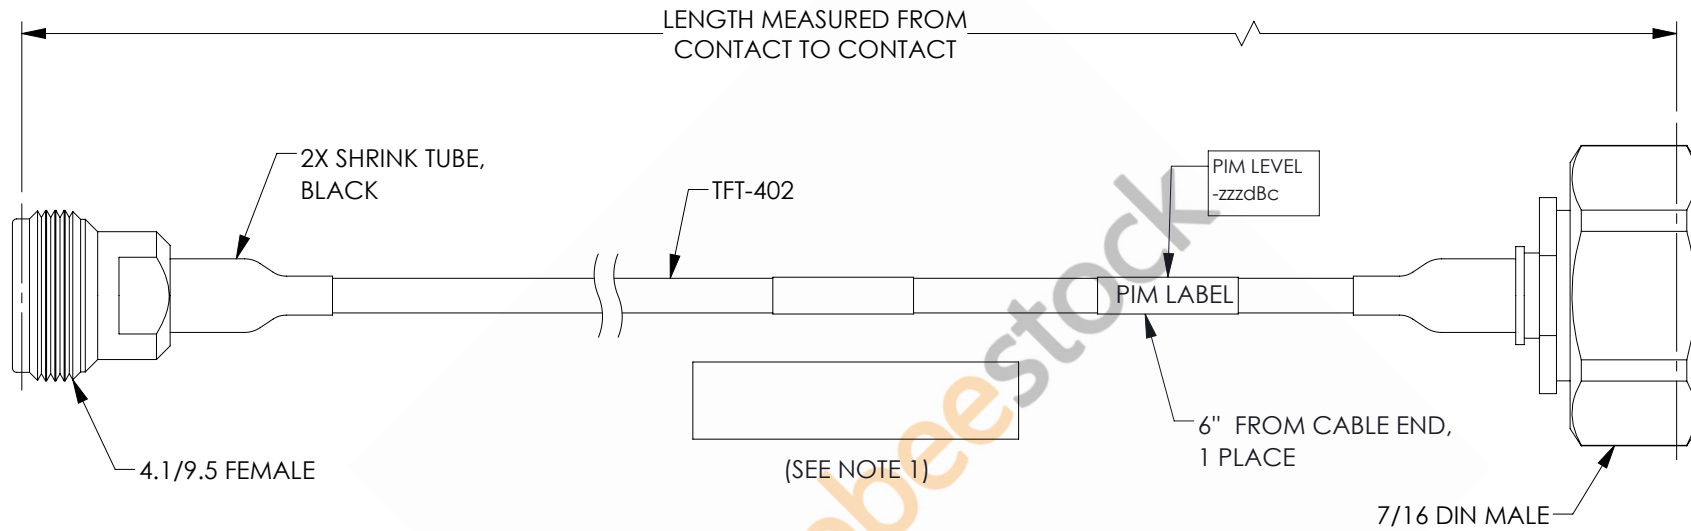

# 4.1/9.5 Mini DIN Female to 7/16 DIN Male Low PIM Cable 50 CM Length Using TFT-402 Coax Using Times Microwave Components

REVISIONS			
REV.	DESCRIPTION	DATE	APPROVED
A	INITIAL RELEASE	06/04/2021	AGANWANI

**NOTES:**

1. CABLES 84" AND UNDER HAVE 1 LABEL CENTERED. CABLES OVER 84" HAVE 2 LABELS, ONE AT EACH END 12.0" FROM THE FRONT OF THE CONNECTOR.

THESE COMMODITIES, TECHNOLOGY OR SOFTWARE WERE EXPORTED FROM THE UNITED STATES IN ACCORDANCE WITH THE EXPORT ADMINISTRATION REGULATIONS. DIVERSION CONTRARY TO U.S. LAW PROHIBITED.

UNLESS OTHERWISE SPECIFIED LEADING DIMENSIONS ARE INCHES DIMENSIONS IN [ ] ARE MILLIMETERS

**TOLERANCES:**

.X = ±.2	[ 5.08 ]	FRACTIONS
.XX = ±.02	[ .51 ]	± 1/32
.XXX = ±.005	[ .13 ]	ANGLES ± 1°

**CABLE LENGTH (L) TOLERANCES:**