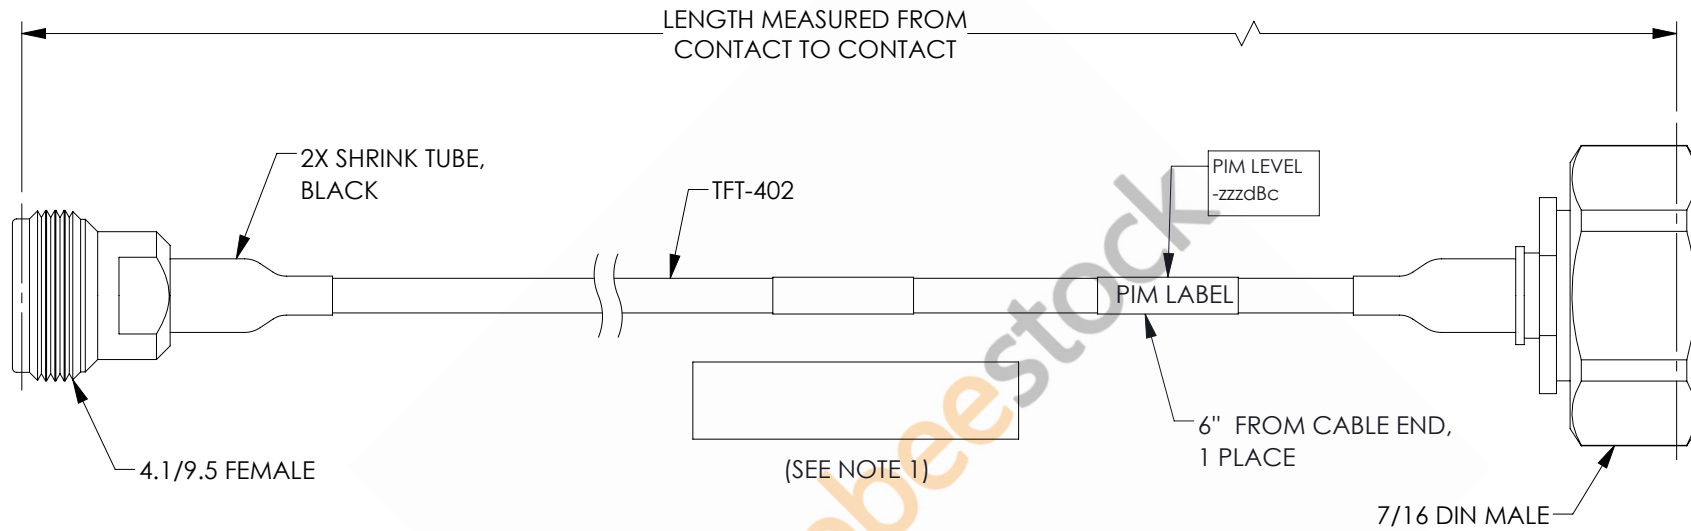

4.1/9.5 Mini DIN Female to 7/16 DIN Male Low PIM Cable 100 CM Length Using TFT-402 Coax Using Times Microwave Components

REVISIONS			
REV.	DESCRIPTION	DATE	APPROVED
A	INITIAL RELEASE	06/04/2021	AGANWANI

NOTES:

- CABLES 84" AND UNDER HAVE 1 LABEL CENTERED. CABLES OVER 84" HAVE 2 LABELS, ONE AT EACH END 12.0" FROM THE FRONT OF THE CONNECTOR.

THESE COMMODITIES, TECHNOLOGY OR SOFTWARE WERE EXPORTED FROM THE UNITED STATES IN ACCORDANCE WITH THE EXPORT ADMINISTRATION REGULATIONS. DIVERSION CONTRARY TO U.S. LAW PROHIBITED.

UNLESS OTHERWISE SPECIFIED LEADING DIMENSIONS ARE INCHES DIMENSIONS IN [] ARE MILLIMETERS

TOLERANCES:

.X = ±.2	[.508]	FRACTIONS
.XX = ±.02	[.51]	± 1/32
.XXX = ±.005	[.13]	ANGLES ± 1°

CABLE LENGTH (L) TOLERANCES: