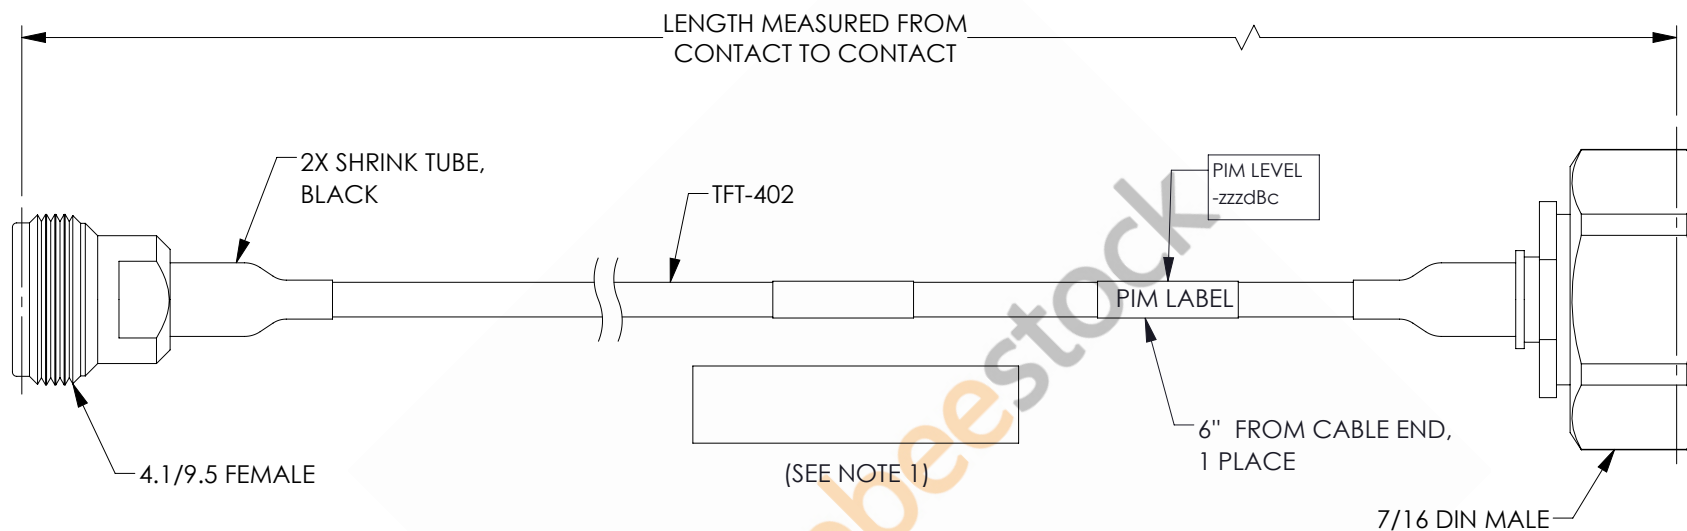

4.1/9.5 Mini DIN Female to 7/16 DIN Male Low PIM Cable 200 CM Length Using TFT-402 Coax Using Times Microwave Components

REVISIONS			
REV.	DESCRIPTION	DATE	APPROVED
A	INITIAL RELEASE	06/04/2021	AGANWANI

NOTES:

- CABLES 84" AND UNDER HAVE 1 LABEL CENTERED. CABLES OVER 84" HAVE 2 LABELS, ONE AT EACH END 12.0" FROM THE FRONT OF THE CONNECTOR.

THESE COMMODITIES, TECHNOLOGY OR SOFTWARE WERE EXPORTED FROM THE UNITED STATES IN ACCORDANCE WITH THE EXPORT ADMINISTRATION REGULATIONS. DIVERSION CONTRARY TO U.S. LAW PROHIBITED.

UNLESS OTHERWISE SPECIFIED LEADING DIMENSIONS ARE INCHES DIMENSIONS IN [] ARE MILLIMETERS

TOLERANCES:

.X = ±.2	[5.08]	FRACTIONS
.XX = ±.02	[.51]	± 1/32
.XXX = ±.005	[.13]	ANGLES ± 1°

CABLE LENGTH (L) TOLERANCES: