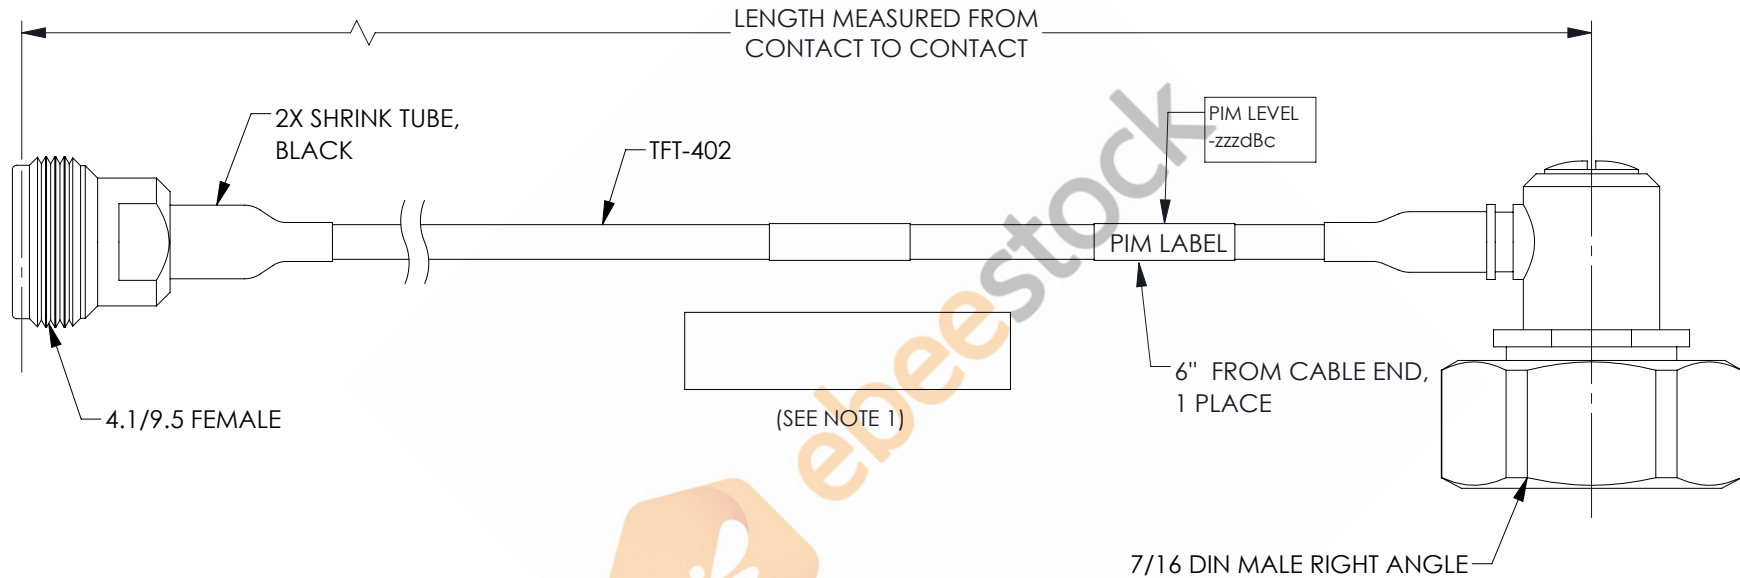

# 4.1/9.5 Mini DIN Female to 7/16 DIN Male Right Angle Low PIM Cable 12 Inch Length Using TFT-402 Coax Using Times Microwave Components

REVISIONS			
REV.	DESCRIPTION	DATE	APPROVED
A	INITIAL RELEASE	06/04/2021	AGANWANI

## NOTES:

- CABLES 84" AND UNDER HAVE 1 LABEL CENTERED. CABLES OVER 84" HAVE 2 LABELS, ONE AT EACH END 12.0" FROM THE FRONT OF THE CONNECTOR.

THESE COMMODITIES, TECHNOLOGY OR SOFTWARE WERE EXPORTED FROM THE UNITED STATES IN ACCORDANCE WITH THE EXPORT ADMINISTRATION REGULATIONS. DIVERSION CONTRARY TO U.S. LAW PROHIBITED.

UNLESS OTHERWISE SPECIFIED LEADING DIMENSIONS ARE INCHES DIMENSIONS IN [ ] ARE MILLIMETERS