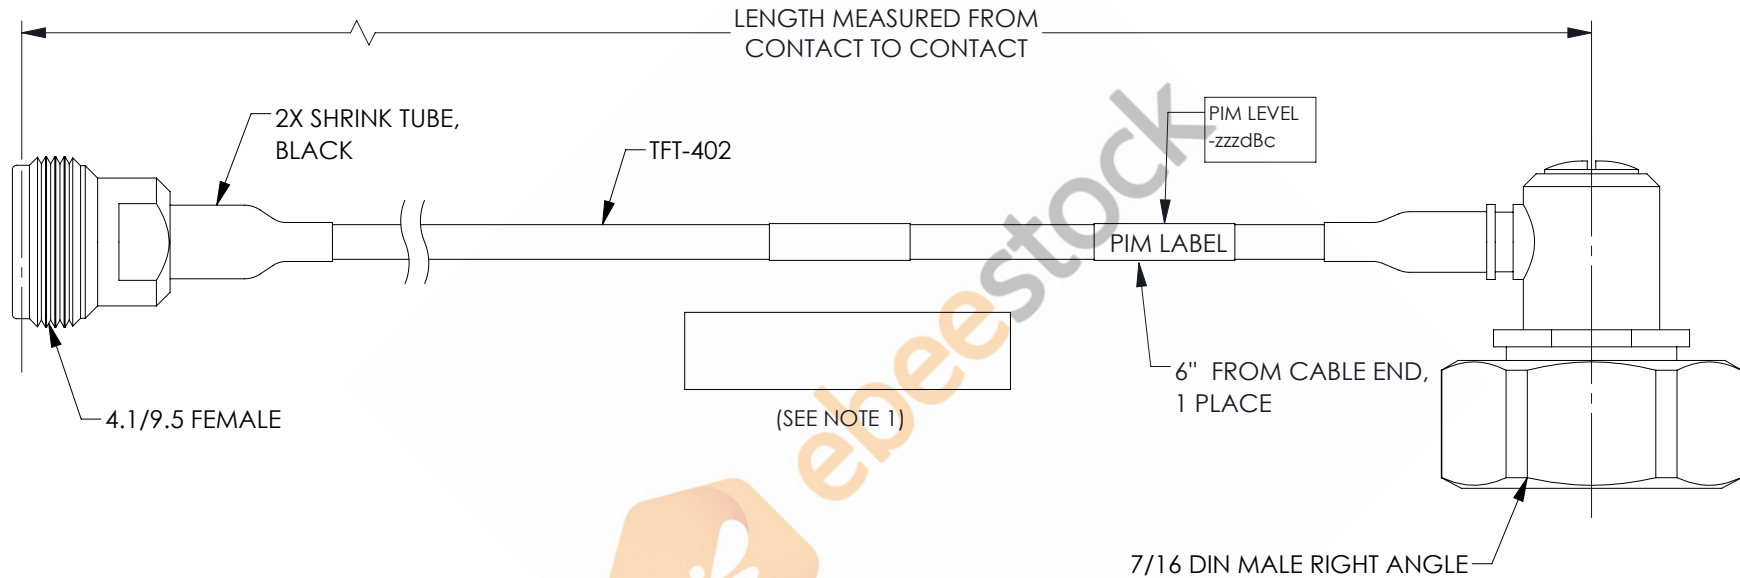

4.1/9.5 Mini DIN Female to 7/16 DIN Male Right Angle Low PIM Cable 24 Inch Length Using TFT-402 Coax Using Times Microwave Components

REVISIONS			
REV.	DESCRIPTION	DATE	APPROVED
A	INITIAL RELEASE	06/04/2021	AGANWANI

NOTES:

- CABLES 84" AND UNDER HAVE 1 LABEL CENTERED. CABLES OVER 84" HAVE 2 LABELS, ONE AT EACH END 12.0" FROM THE FRONT OF THE CONNECTOR.

THESE COMMODITIES, TECHNOLOGY OR SOFTWARE WERE EXPORTED FROM THE UNITED STATES IN ACCORDANCE WITH THE EXPORT ADMINISTRATION REGULATIONS. DIVERSION CONTRARY TO U.S. LAW PROHIBITED.

UNLESS OTHERWISE SPECIFIED LEADING DIMENSIONS ARE INCHES DIMENSIONS IN [] ARE MILLIMETERS

TOLERANCES:

	FRACTIONS	ANGLES
.X = ±.2	[.508]	± 1/32
.XX = ±.02	[.51]	ANGLES ± 1°
.XXX = ±.005	[.13]	

CABLE LENGTH (L) TOLERANCES:

L ≤ 12	[305]	= +1 [25] / -0
12 [305] < L ≤ 60	[1524]	= +2 [51] / -0
60 [1524] < L ≤ 120	[3048]	= +4 [102] / -0
120 [3048] < L ≤ 300	[7620]	= +6 [152] / -0
300 [7620] < L		= +5%L / -0

ALL DIMENSIONS SHOWN ARE FOR REFERENCE ONLY.