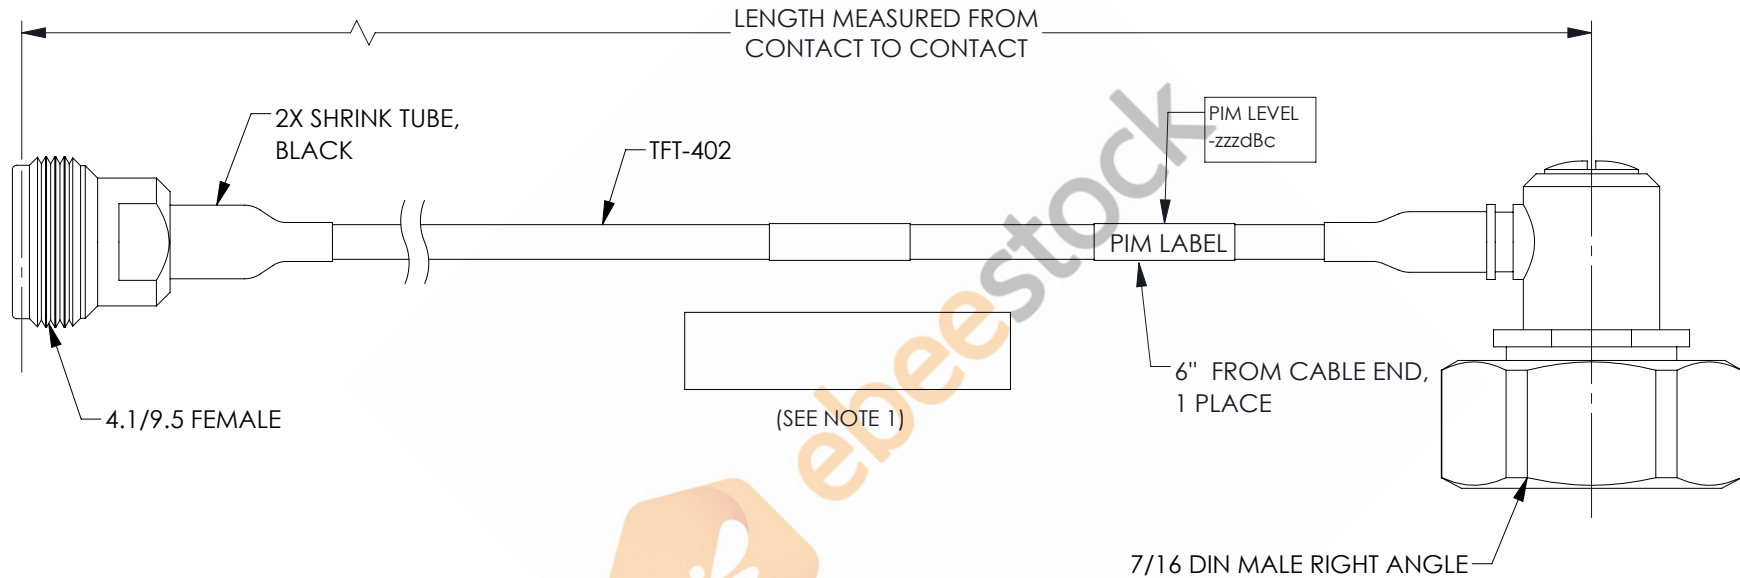

4.1/9.5 Mini DIN Female to 7/16 DIN Male Right Angle Low PIM Cable 36 Inch Length Using TFT-402 Coax Using Times Microwave Components

REVISIONS			
REV.	DESCRIPTION	DATE	APPROVED
A	INITIAL RELEASE	06/04/2021	AGANWANI

NOTES:

- CABLES 84" AND UNDER HAVE 1 LABEL CENTERED. CABLES OVER 84" HAVE 2 LABELS, ONE AT EACH END 12.0" FROM THE FRONT OF THE CONNECTOR.

THESE COMMODITIES, TECHNOLOGY OR SOFTWARE WERE EXPORTED FROM THE UNITED STATES IN ACCORDANCE WITH THE EXPORT ADMINISTRATION REGULATIONS. DIVERSION CONTRARY TO U.S. LAW PROHIBITED.

UNLESS OTHERWISE SPECIFIED LEADING DIMENSIONS ARE INCHES DIMENSIONS IN [] ARE MILLIMETERS

TOLERANCES:

.X = ±.2	[.508]	FRACTIONS
.XX = ±.02	[.51]	± 1/32
.XXX = ±.005	[.13]	ANGLES ± 1°

CABLE LENGTH (L) TOLERANCES:

L ≤ 12	[305]	= +1	[25]	/ -0
12 [305] < L ≤ 60	[1524]	= +2	[51]	/ -0
60 [1524] < L ≤ 120	[3048]	= +4	[102]	/ -0
120 [3048] < L ≤ 300	[7620]	= +6	[152]	/ -0
300 [7620] < L		= +5%	L	/ -0

ALL DIMENSIONS SHOWN ARE FOR REFERENCE ONLY.