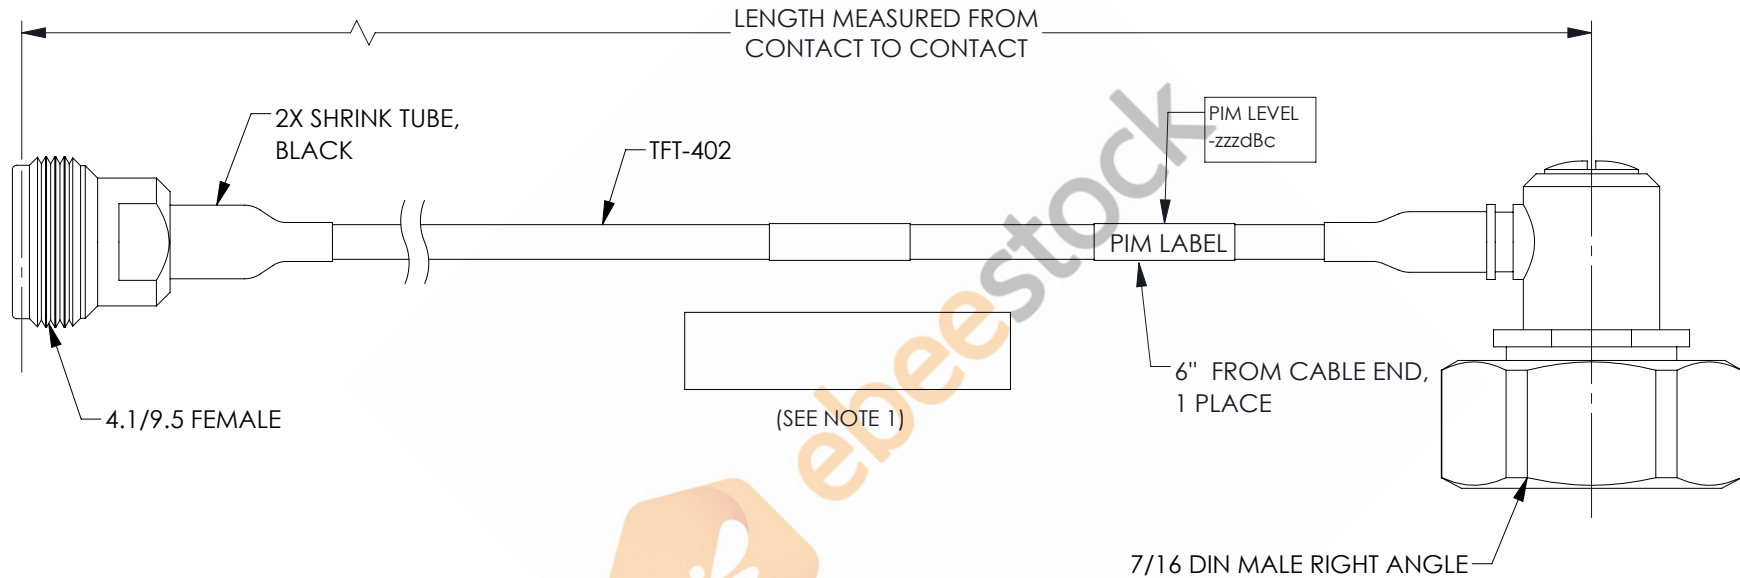

# 4.1/9.5 Mini DIN Female to 7/16 DIN Male Right Angle Low PIM Cable 48 Inch Length Using TFT-402 Coax Using Times Microwave Components

REVISIONS			
REV.	DESCRIPTION	DATE	APPROVED
A	INITIAL RELEASE	06/04/2021	AGANWANI

## NOTES:

- CABLES 84" AND UNDER HAVE 1 LABEL CENTERED.  
CABLES OVER 84" HAVE 2 LABELS, ONE AT EACH END 12.0" FROM THE FRONT OF THE CONNECTOR.

THESE COMMODITIES, TECHNOLOGY OR SOFTWARE WERE EXPORTED FROM THE UNITED STATES IN ACCORDANCE WITH THE EXPORT ADMINISTRATION REGULATIONS. DIVERSION CONTRARY TO U.S. LAW PROHIBITED.

UNLESS OTHERWISE SPECIFIED  
LEADING DIMENSIONS ARE INCHES  
DIMENSIONS IN [ ] ARE MILLIMETERS