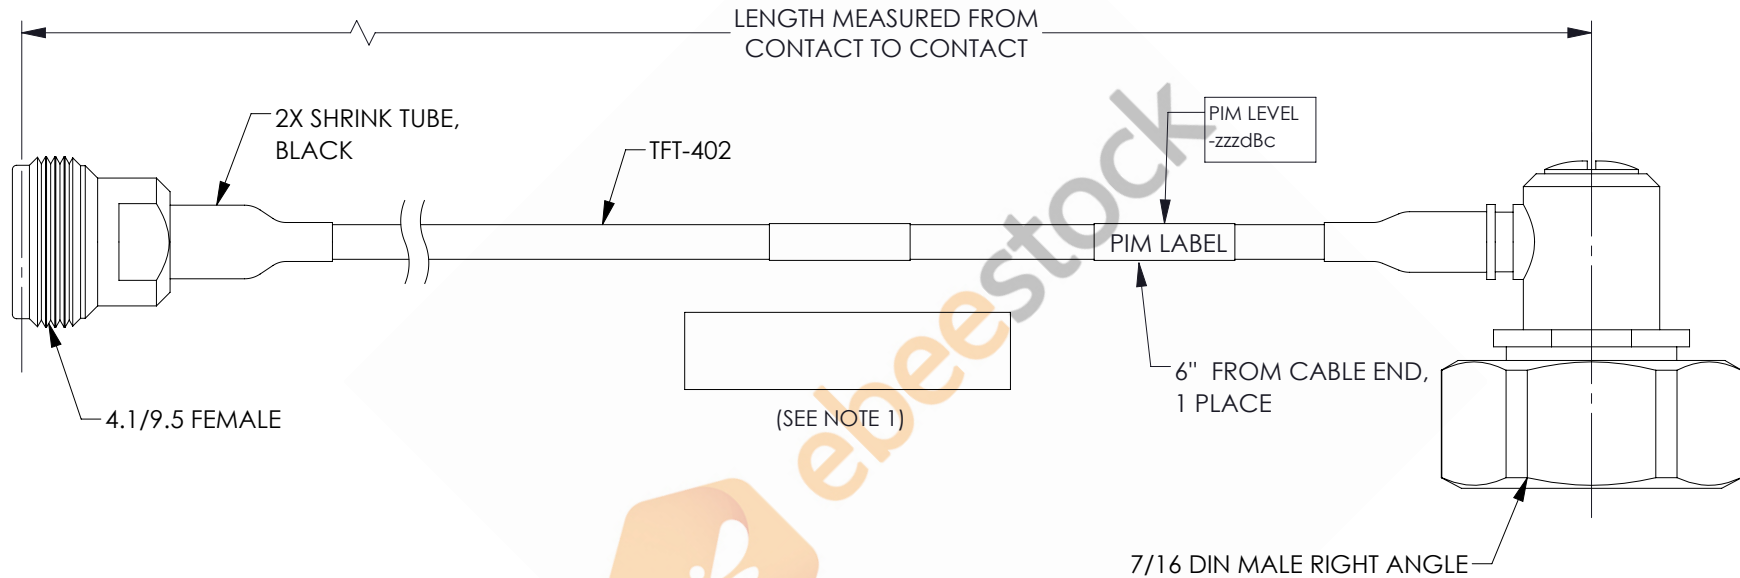

4.1/9.5 Mini DIN Female to 7/16 DIN Male Right Angle Low PIM Cable 60 Inch Length Using TFT-402 Coax Using Times Microwave Components

REVISIONS			
REV.	DESCRIPTION	DATE	APPROVED
A	INITIAL RELEASE	06/04/2021	AGANWANI

NOTES:

- CABLES 84" AND UNDER HAVE 1 LABEL CENTERED.
CABLES OVER 84" HAVE 2 LABELS, ONE AT EACH END
12.0" FROM THE FRONT OF THE CONNECTOR.

THESE COMMODITIES, TECHNOLOGY OR SOFTWARE WERE EXPORTED FROM THE UNITED STATES IN ACCORDANCE WITH THE EXPORT ADMINISTRATION REGULATIONS. DIVERSION CONTRARY TO U.S. LAW PROHIBITED.

UNLESS OTHERWISE SPECIFIED
LEADING DIMENSIONS ARE INCHES
DIMENSIONS IN [] ARE MILLIMETERS

TOLERANCES:

	FRACTIONS	ANGLES
.X = ±.2	[.508]	± 1/32
.XX = ±.02	[.51]	± 1/32
.XXX = ±.005	[.13]	± 1°

CABLE LENGTH (L) TOLERANCES:

L ≤ 12	[305]	= +1 [25] / -0
12 [305] < L ≤ 60	[1524]	= +2 [51] / -0
60 [1524] < L ≤ 120	[3048]	= +4 [102] / -0
120 [3048] < L ≤ 300	[7620]	= +6 [152] / -0
300 [7620] < L		= +5%L / -0

ALL DIMENSIONS SHOWN
ARE FOR REFERENCE ONLY.