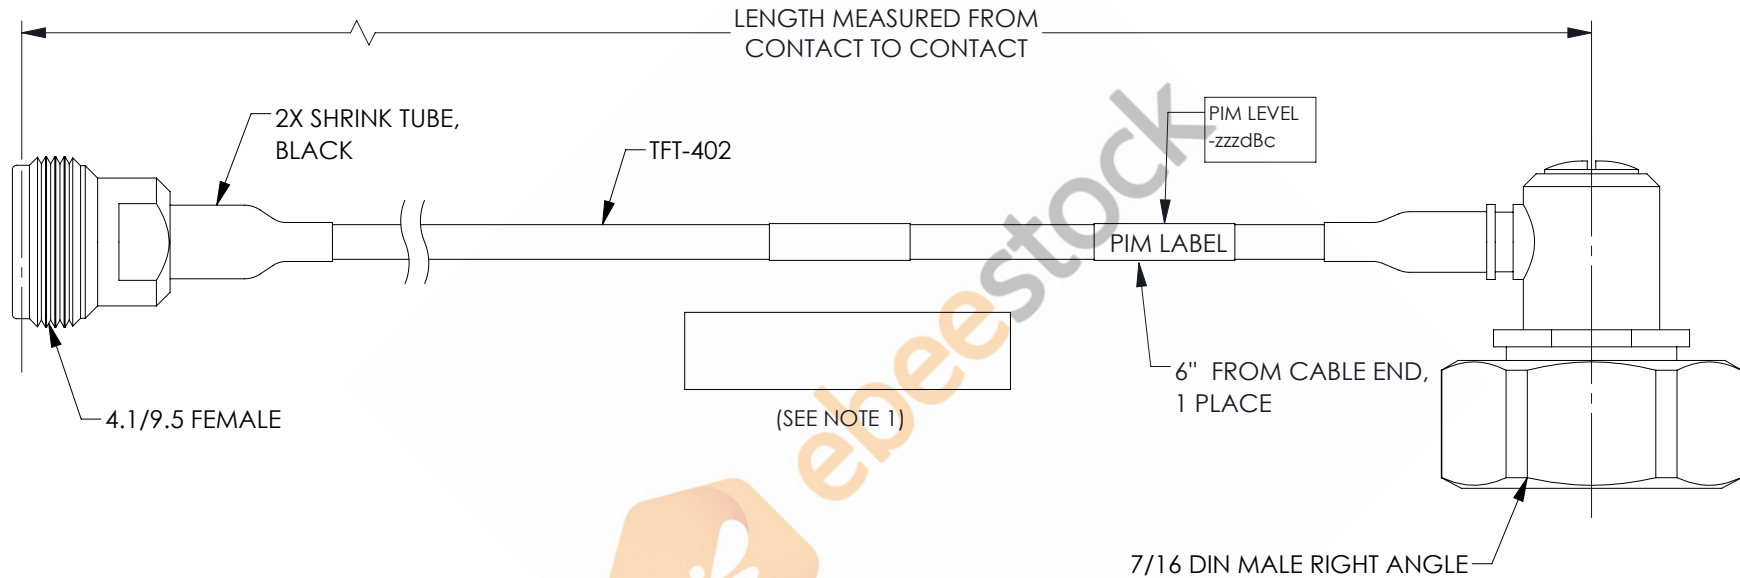

4.1/9.5 Mini DIN Female to 7/16 DIN Male Right Angle Low PIM Cable 50 CM Length Using TFT-402 Coax Using Times Microwave Components

REVISIONS			
REV.	DESCRIPTION	DATE	APPROVED
A	INITIAL RELEASE	06/04/2021	AGANWANI

NOTES:

1. CABLES 84" AND UNDER HAVE 1 LABEL CENTERED. CABLES OVER 84" HAVE 2 LABELS, ONE AT EACH END 12.0" FROM THE FRONT OF THE CONNECTOR.

THESE COMMODITIES, TECHNOLOGY OR SOFTWARE WERE EXPORTED FROM THE UNITED STATES IN ACCORDANCE WITH THE EXPORT ADMINISTRATION REGULATIONS. DIVERSION CONTRARY TO U.S. LAW PROHIBITED.

UNLESS OTHERWISE SPECIFIED LEADING DIMENSIONS ARE INCHES DIMENSIONS IN [] ARE MILLIMETERS

TOLERANCES:

	FRACTIONS	ANGLES
.X = ±.2	[.508]	± 1/32
.XX = ±.02	[.51]	ANGLES ± 1°
.XXX = ±.005	[.13]	

CABLE LENGTH (L) TOLERANCES:

L ≤ 12	[305]	= +1 [25] / -0
12 [305] < L ≤ 60	[1524]	= +2 [51] / -0
60 [1524] < L ≤ 120	[3048]	= +4 [102] / -0
120 [3048] < L ≤ 300	[7620]	= +6 [152] / -0
300 [7620] < L		= +5%L / -0

ALL DIMENSIONS SHOWN ARE FOR REFERENCE ONLY.