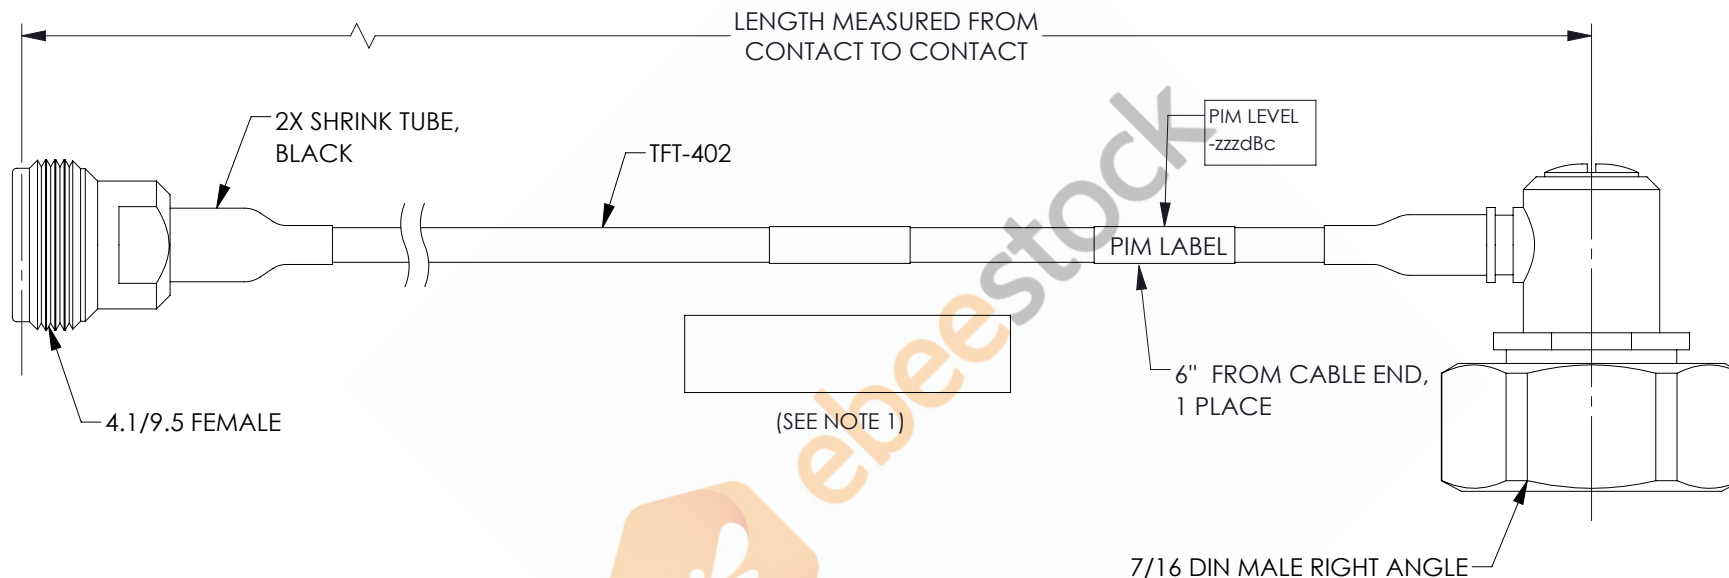

4.1/9.5 Mini DIN Female to 7/16 DIN Male Right Angle Low PIM Cable 150 CM Length Using TFT-402 Coax Using Times Microwave Components

REVISIONS			
REV.	DESCRIPTION	DATE	APPROVED
A	INITIAL RELEASE	06/04/2021	AGANWANI

NOTES:

- CABLES 84" AND UNDER HAVE 1 LABEL CENTERED. CABLES OVER 84" HAVE 2 LABELS, ONE AT EACH END 12.0" FROM THE FRONT OF THE CONNECTOR.

THESE COMMODITIES, TECHNOLOGY OR SOFTWARE WERE EXPORTED FROM THE UNITED STATES IN ACCORDANCE WITH THE EXPORT ADMINISTRATION REGULATIONS. DIVERSION CONTRARY TO U.S. LAW PROHIBITED.

UNLESS OTHERWISE SPECIFIED LEADING DIMENSIONS ARE INCHES DIMENSIONS IN [] ARE MILLIMETERS

TOLERANCES:

	FRACTIONS	ANGLES
.X = ±.2	[.508]	± 1/32
.XX = ±.02	[.51]	± 1/32
.XXX = ±.005	[.13]	± 1°

CABLE LENGTH (L) TOLERANCES:

L ≤ 12	[305]	= +1 [25] / -0
12 [305] < L ≤ 60	[1524]	= +2 [51] / -0
60 [1524] < L ≤ 120	[3048]	= +4 [102] / -0
120 [3048] < L ≤ 300	[7620]	= +6 [152] / -0
300 [7620] < L		= +5%L / -0

ALL DIMENSIONS SHOWN ARE FOR REFERENCE ONLY.