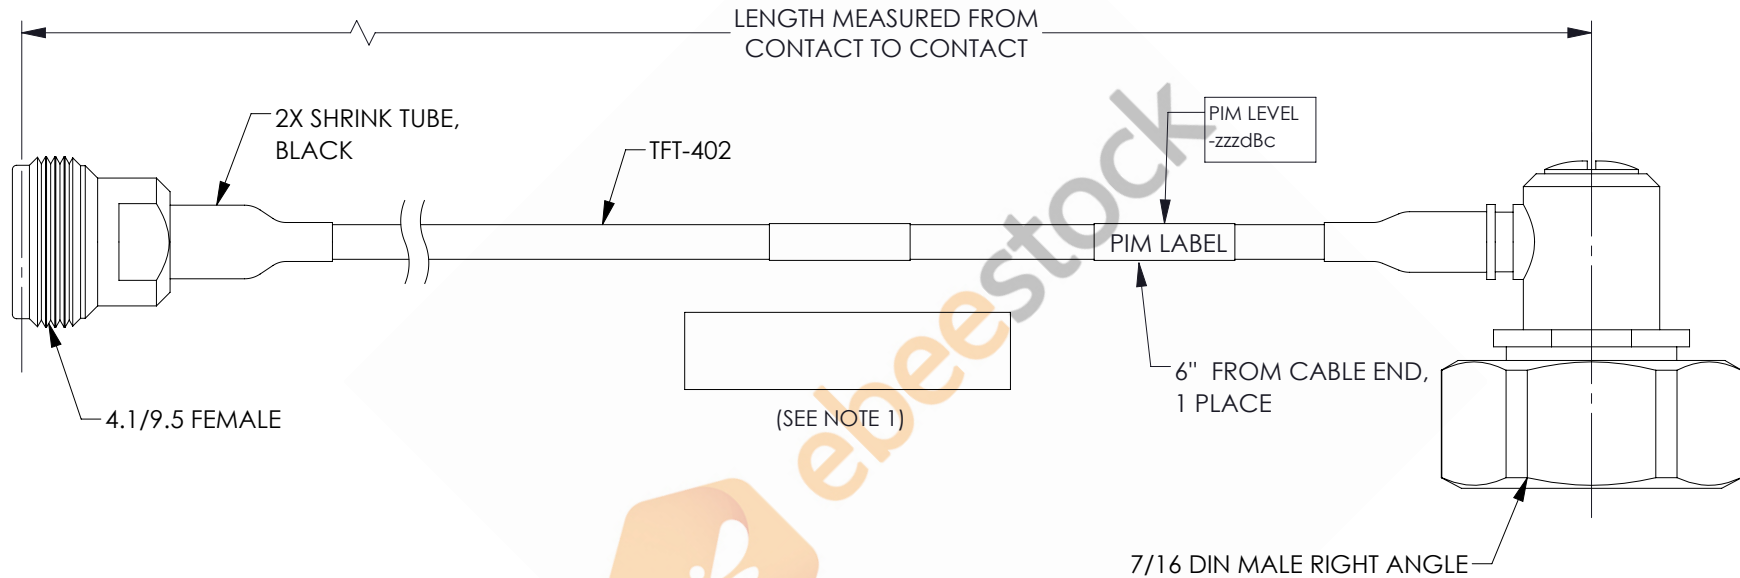

4.1/9.5 Mini DIN Female to 7/16 DIN Male Right Angle Low PIM Cable 200 CM Length Using TFT-402 Coax Using Times Microwave Components

REVISIONS			
REV.	DESCRIPTION	DATE	APPROVED
A	INITIAL RELEASE	06/04/2021	AGANWANI

NOTES:

- CABLES 84" AND UNDER HAVE 1 LABEL CENTERED. CABLES OVER 84" HAVE 2 LABELS, ONE AT EACH END 12.0" FROM THE FRONT OF THE CONNECTOR.

THESE COMMODITIES, TECHNOLOGY OR SOFTWARE WERE EXPORTED FROM THE UNITED STATES IN ACCORDANCE WITH THE EXPORT ADMINISTRATION REGULATIONS. DIVERSION CONTRARY TO U.S. LAW PROHIBITED.

UNLESS OTHERWISE SPECIFIED LEADING DIMENSIONS ARE INCHES DIMENSIONS IN [] ARE MILLIMETERS

TOLERANCES:

	FRACTIONS	ANGLES
.X = ±.2	[.508]	± 1/32
.XX = ±.02	[.51]	± 1/32
.XXX = ±.005	[.13]	± 1°

CABLE LENGTH (L) TOLERANCES:

L ≤ 12	[305]	= +1 [25] / -0
12 [305] < L ≤ 60	[1524]	= +2 [51] / -0
60 [1524] < L ≤ 120	[3048]	= +4 [102] / -0
120 [3048] < L ≤ 300	[7620]	= +6 [152] / -0
300 [7620] < L		= +5%L / -0

ALL DIMENSIONS SHOWN ARE FOR REFERENCE ONLY.