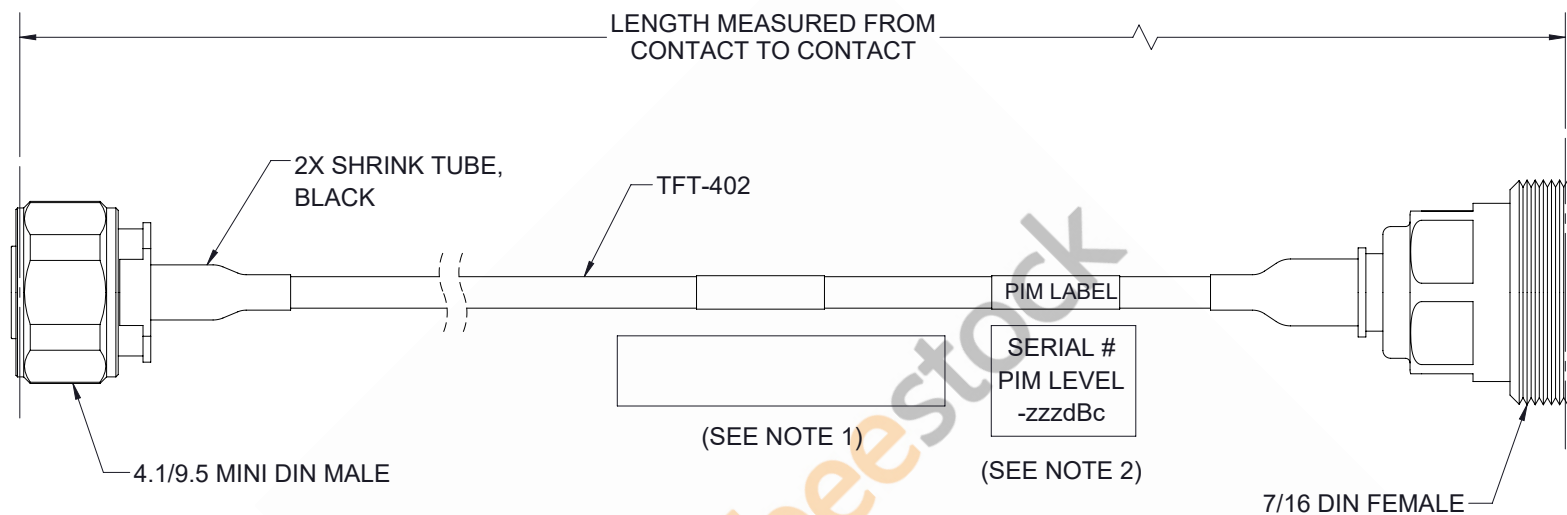

# 4.1/9.5 Mini DIN Male to 7/16 DIN Female Low PIM Cable 48 Inch Length Using TFT-402 Coax Using Times Microwave Components

REVISIONS			
REV.	DESCRIPTION	DATE	APPROVED
A	INITIAL RELEASE	7/30/21	SRAUTUS

## NOTES:

1. CABLES 84" AND UNDER HAVE 1 LABEL CENTERED. CABLES OVER 84" HAVE 2 LABELS, ONE AT EACH END 12" FROM THE FRONT OF THE CONNECTOR.
2. PIM LABEL 6" FROM CABLE END 1 PLACE.

THESE COMMODITIES, TECHNOLOGY OR SOFTWARE WERE EXPORTED FROM THE UNITED STATES IN ACCORDANCE WITH THE EXPORT ADMINISTRATION REGULATIONS. DIVERSION CONTRARY TO U.S. LAW PROHIBITED.