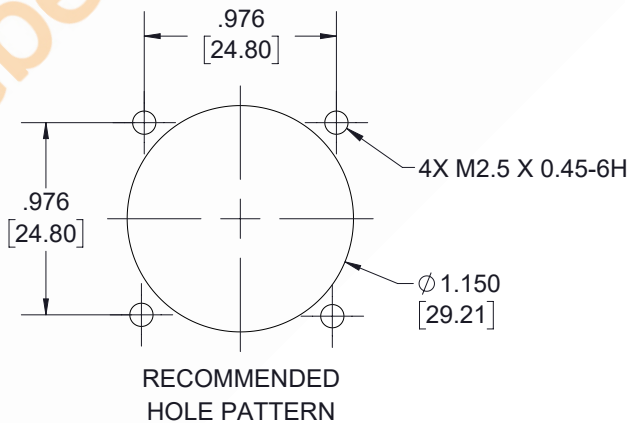

# 4.1/9.5 Mini DIN Male to 7/16 DIN Female 4 Hole Flange Low PIM Cable 50 CM Length Using TFT-402 Coax Using Times Microwave Components

REVISIONS			
REV.	DESCRIPTION	DATE	APPROVED
A	INITIAL RELEASE	7/30/21	SRAUTUS

## NOTES:

- CABLES 84" AND UNDER HAVE 1 LABEL CENTERED. CABLES OVER 84" HAVE 2 LABELS, ONE AT EACH END 12" FROM THE FRONT OF THE CONNECTOR.
- PIM LABEL 6" FROM CABLE END 1 PLACE.

THESE COMMODITIES, TECHNOLOGY OR SOFTWARE WERE EXPORTED FROM THE UNITED STATES IN ACCORDANCE WITH THE EXPORT ADMINISTRATION REGULATIONS. DIVERSION CONTRARY TO U.S. LAW PROHIBITED.

UNLESS OTHERWISE SPECIFIED LEADING DIMENSIONS ARE INCHES DIMENSIONS IN [ ] ARE MILLIMETERS <b>TOLERANCES:</b> .X = ±.2 [5.08] FRACTIONS ± 1/32 .XX = ±.02 [.51] ANGLES ± 1° .XXX = ±.005 [.13] <b>CABLE LENGTH (L) TOLERANCES:</b> L ≤ 12 [305] = +1 [25] / -0 12 [305] < L ≤ 60 [1524] = +2 [51] / -0 60 [1524] < L ≤ 120 [3048] = +4 [102] / -0 120 [3048] < L ≤ 300 [7620] = +6 [152] / -0 300 [7620] < L = +5%L / -0 ALL DIMENSIONS SHOWN ARE FOR REFERENCE ONLY.		<p>8TH FLOOR, BUILDING 1, YONGFU SCIENCE AND TECHNOLOGY CENTER INDUSTRIAL PARK, NANZHA DISTRICT 5, HUMEN, 523900, DONGGUAN, GUANGDONG, CHINA</p> <p>WEBSITE: <a href="http://www.ebeestock.com">www.ebeestock.com</a> EMAIL: <a href="mailto:sales@ebeestock.com">sales@ebeestock.com</a></p>		THIRD-ANGLE PROJECTION  THE INFORMATION AND DESIGN IN THIS DOCUMENT IS THE PROPERTY OF EBEEESTOCK CORPORATION ALL RIGHTS RESERVED. SHEET 1 OF 1 SCALE N/A	
SIZE	CAGE CODE	DRAWN BY	ITEM NO.	REV	
A	53919	DMAY	ET14306	A	