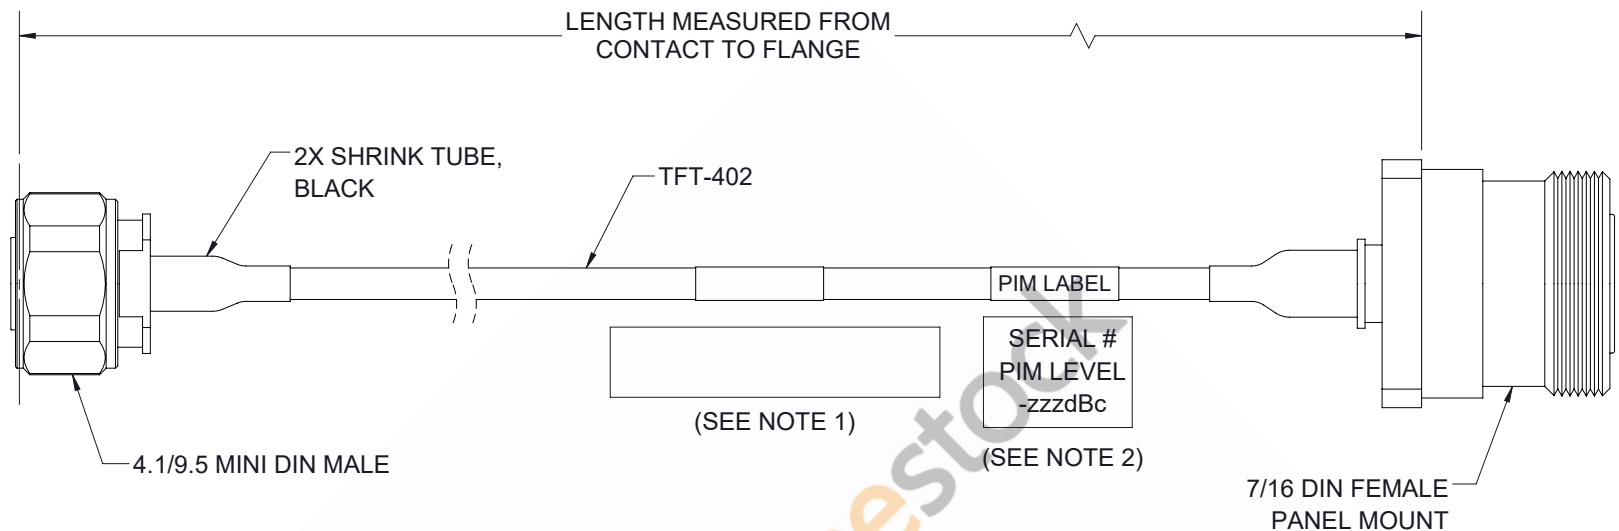

# 4.1/9.5 Mini DIN Male to 7/16 DIN Female 4 Hole Flange Low PIM Cable 50 CM Length Using TFT-402 Coax Using Times Microwave Components

REVISIONS			
REV.	DESCRIPTION	DATE	APPROVED
A	INITIAL RELEASE	7/30/21	SRAUTUS

## NOTES:

- CABLES 84" AND UNDER HAVE 1 LABEL CENTERED. CABLES OVER 84" HAVE 2 LABELS, ONE AT EACH END 12" FROM THE FRONT OF THE CONNECTOR.
- PIM LABEL 6" FROM CABLE END 1 PLACE.

THESE COMMODITIES, TECHNOLOGY OR SOFTWARE WERE EXPORTED FROM THE UNITED STATES IN ACCORDANCE WITH THE EXPORT ADMINISTRATION REGULATIONS. DIVERSION CONTRARY TO U.S. LAW PROHIBITED.

UNLESS OTHERWISE SPECIFIED LEADING DIMENSIONS ARE INCHES DIMENSIONS IN [ ] ARE MILLIMETERS <b>TOLERANCES:</b> .X = ±.2 [5.08] FRACTIONS ± 1/32 .XX = ±.02 [.51] ANGLES ± 1° .XXX = ±.005 [.13] <b>CABLE LENGTH (L) TOLERANCES:</b> L ≤ 12 [305] = +1 [25] / -0 12 [305] < L ≤ 60 [1524] = +2 [51] / -0 60 [1524] < L ≤ 120 [3048] = +4 [102] / -0 120 [3048] < L ≤ 300 [7620] = +6 [152] / -0 300 [7620] < L = +5%L / -0 ALL DIMENSIONS SHOWN ARE FOR REFERENCE ONLY.		<p>8TH FLOOR, BUILDING 1, YONGFU SCIENCE AND TECHNOLOGY CENTER INDUSTRIAL PARK, NANZHA DISTRICT 5, HUMEN, 523900, DONGGUAN, GUANGDONG, CHINA</p> <p>WEBSITE: <a href="http://www.ebeestock.com">www.ebeestock.com</a> EMAIL: <a href="mailto:sales@ebeestock.com">sales@ebeestock.com</a></p>		THIRD-ANGLE PROJECTION  THE INFORMATION AND DESIGN IN THIS DOCUMENT IS THE PROPERTY OF EBEEESTOCK CORPORATION ALL RIGHTS RESERVED. SHEET 1 OF 1 SCALE N/A	
SIZE	CAGE CODE	DRAWN BY	ITEM NO.	REV	
A	53919	DMAY	ET14306	A	