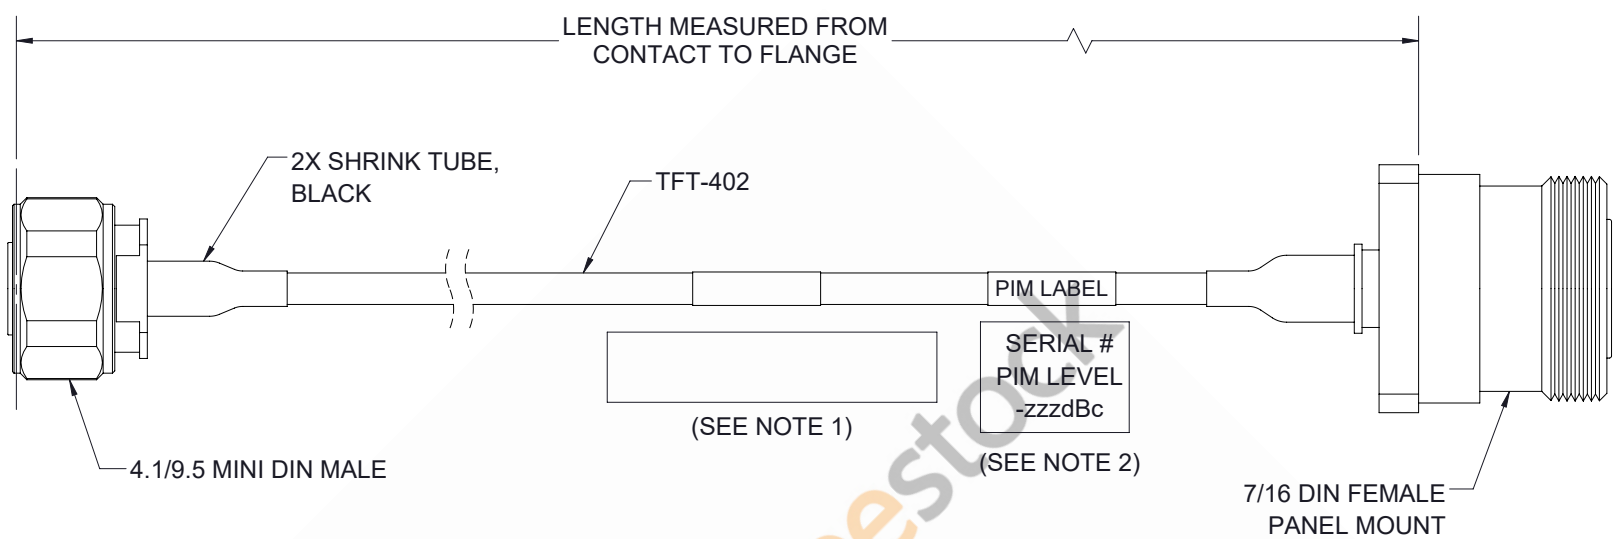

4.1/9.5 Mini DIN Male to 7/16 DIN Female 4 Hole Flange Low PIM Cable 150 CM Length Using TFT-402 Coax Using Times Microwave Components

| REVISIONS | | | |
|-----------|-----------------|---------|----------|
| REV. | DESCRIPTION | DATE | APPROVED |
| A | INITIAL RELEASE | 7/30/21 | SRAUTUS |

NOTES:

1. CABLES 84" AND UNDER HAVE 1 LABEL CENTERED. CABLES OVER 84" HAVE 2 LABELS, ONE AT EACH END 12" FROM THE FRONT OF THE CONNECTOR.
2. PIM LABEL 6" FROM CABLE END 1 PLACE.

THESE COMMODITIES, TECHNOLOGY OR SOFTWARE WERE EXPORTED FROM THE UNITED STATES IN ACCORDANCE WITH THE EXPORT ADMINISTRATION REGULATIONS. DIVERSION CONTRARY TO U.S. LAW PROHIBITED.