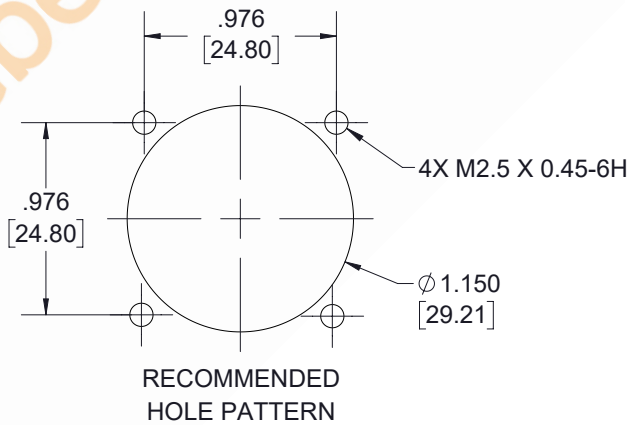

4.1/9.5 Mini DIN Male to 7/16 DIN Female 4 Hole Flange Low PIM Cable 150 CM Length Using TFT-402 Coax Using Times Microwave Components

| REVISIONS | | | |
|-----------|-----------------|---------|----------|
| REV. | DESCRIPTION | DATE | APPROVED |
| A | INITIAL RELEASE | 7/30/21 | SRAUTUS |

NOTES:

1. CABLES 84" AND UNDER HAVE 1 LABEL CENTERED. CABLES OVER 84" HAVE 2 LABELS, ONE AT EACH END 12" FROM THE FRONT OF THE CONNECTOR.
2. PIM LABEL 6" FROM CABLE END 1 PLACE.

THESE COMMODITIES, TECHNOLOGY OR SOFTWARE WERE EXPORTED FROM THE UNITED STATES IN ACCORDANCE WITH THE EXPORT ADMINISTRATION REGULATIONS. DIVERSION CONTRARY TO U.S. LAW PROHIBITED.

UNLESS OTHERWISE SPECIFIED LEADING DIMENSIONS ARE INCHES DIMENSIONS IN [] ARE MILLIMETERS

TOLERANCES:

| | |
|--------------------|------------------|
| .X = ±.2 [5.08] | FRACTIONS ± 1/32 |
| .XX = ±.02 [.51] | ANGLES ± 1° |
| .XXX = ±.005 [.13] | |

CABLE LENGTH (L) TOLERANCES:

| |
|---|
| L ≤ 12 [305] = +1 [25] / -0 |
| 12 [305] < L ≤ 60 [1524] = +2 [51] / -0 |
| 60 [1524] < L ≤ 120 [3048] = +4 [102] / -0 |
| 120 [3048] < L ≤ 300 [7620] = +6 [152] / -0 |
| 300 [7620] < L = +5%L / -0 |