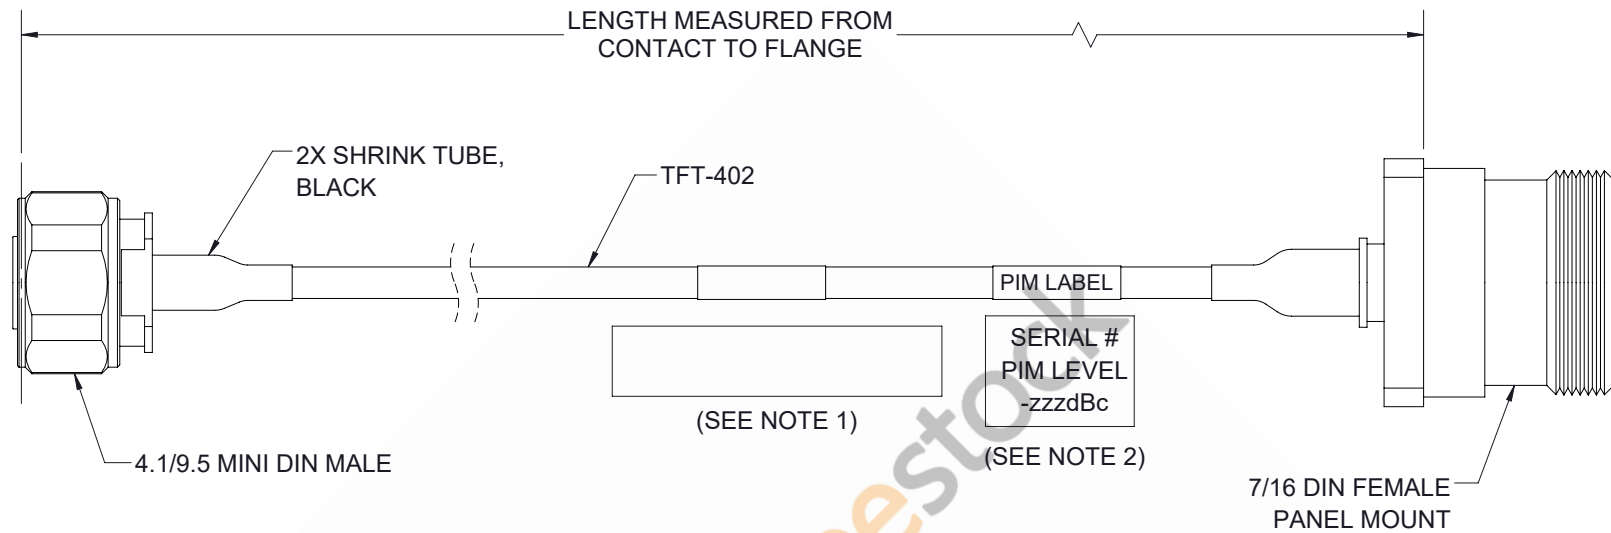

# 4.1/9.5 Mini DIN Male to 7/16 DIN Female 4 Hole Flange Low PIM Cable 200 CM Length Using TFT-402 Coax Using Times Microwave Components

REVISIONS			
REV.	DESCRIPTION	DATE	APPROVED
A	INITIAL RELEASE	7/30/21	SRAUTUS

## NOTES:

- CABLES 84" AND UNDER HAVE 1 LABEL CENTERED. CABLES OVER 84" HAVE 2 LABELS, ONE AT EACH END 12" FROM THE FRONT OF THE CONNECTOR.
- PIM LABEL 6" FROM CABLE END 1 PLACE.

THESE COMMODITIES, TECHNOLOGY OR SOFTWARE WERE EXPORTED FROM THE UNITED STATES IN ACCORDANCE WITH THE EXPORT ADMINISTRATION REGULATIONS. DIVERSION CONTRARY TO U.S. LAW PROHIBITED.