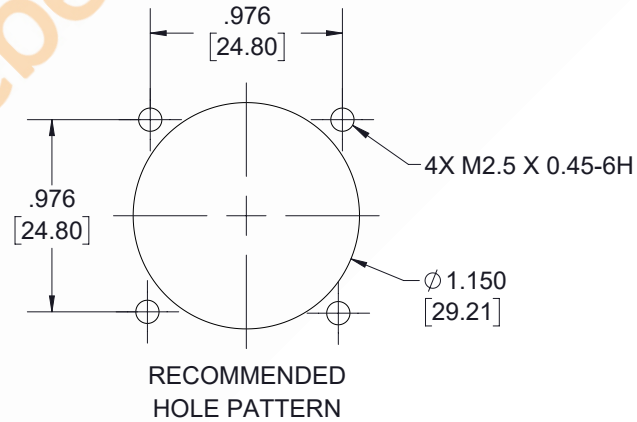

# 4.1/9.5 Mini DIN Male to 7/16 DIN Female 4 Hole Flange Low PIM Cable 200 CM Length Using TFT-402 Coax Using Times Microwave Components

REVISIONS			
REV.	DESCRIPTION	DATE	APPROVED
A	INITIAL RELEASE	7/30/21	SRAUTUS

## NOTES:

- CABLES 84" AND UNDER HAVE 1 LABEL CENTERED. CABLES OVER 84" HAVE 2 LABELS, ONE AT EACH END 12" FROM THE FRONT OF THE CONNECTOR.
- PIM LABEL 6" FROM CABLE END 1 PLACE.

THESE COMMODITIES, TECHNOLOGY OR SOFTWARE WERE EXPORTED FROM THE UNITED STATES IN ACCORDANCE WITH THE EXPORT ADMINISTRATION REGULATIONS. DIVERSION CONTRARY TO U.S. LAW PROHIBITED.

UNLESS OTHERWISE SPECIFIED LEADING DIMENSIONS ARE INCHES DIMENSIONS IN [ ] ARE MILLIMETERS