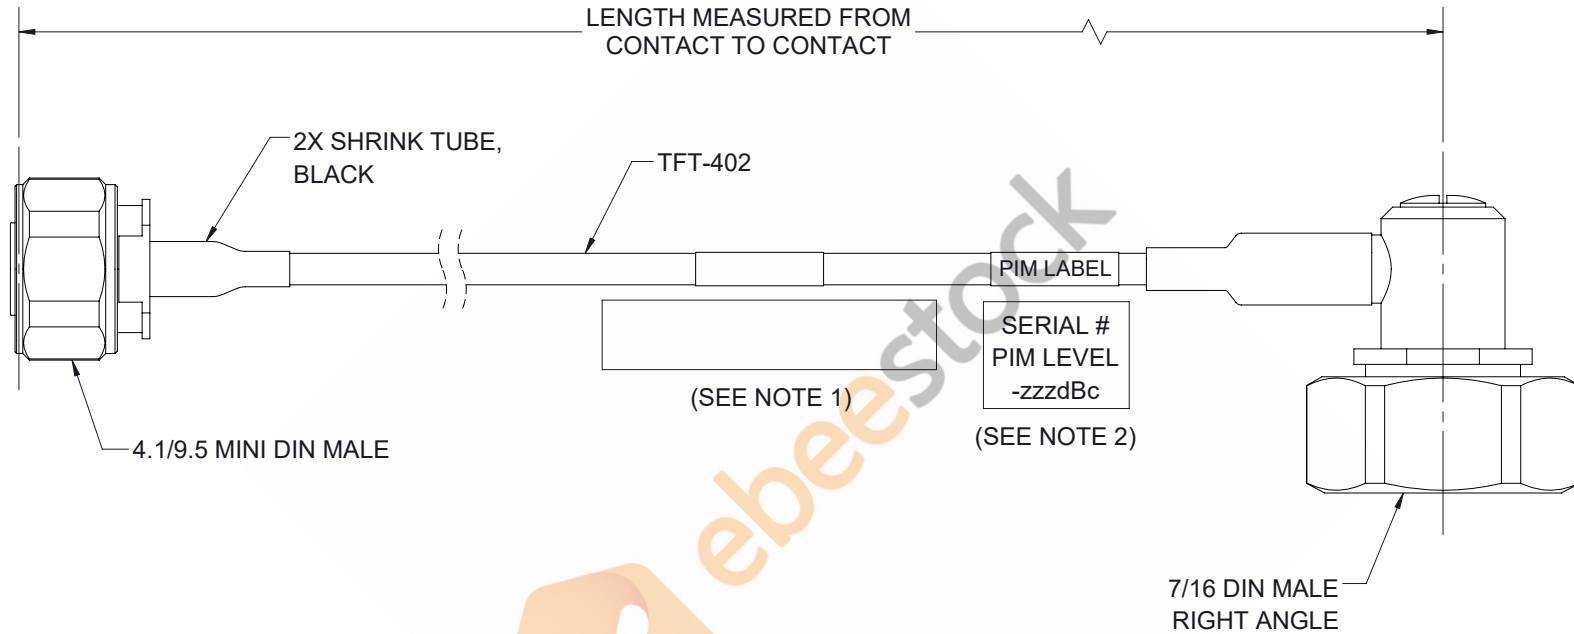

# 4.1/9.5 Mini DIN Male to 7/16 DIN Male Right Angle Low PIM Cable 200 CM Length Using TFT-402 Coax Using Times Microwave Components

REVISIONS			
REV.	DESCRIPTION	DATE	APPROVED
A	INITIAL RELEASE	7/30/21	SRAUTUS

## NOTES:

1. CABLES 84" AND UNDER HAVE 1 LABEL CENTERED. CABLES OVER 84" HAVE 2 LABELS, ONE AT EACH END 12" FROM THE FRONT OF THE CONNECTOR.
2. PIM LABEL 6" FROM CABLE END 1 PLACE.

THESE COMMODITIES, TECHNOLOGY OR SOFTWARE WERE EXPORTED FROM THE UNITED STATES IN ACCORDANCE WITH THE EXPORT ADMINISTRATION REGULATIONS. DIVERSION CONTRARY TO U.S. LAW PROHIBITED.