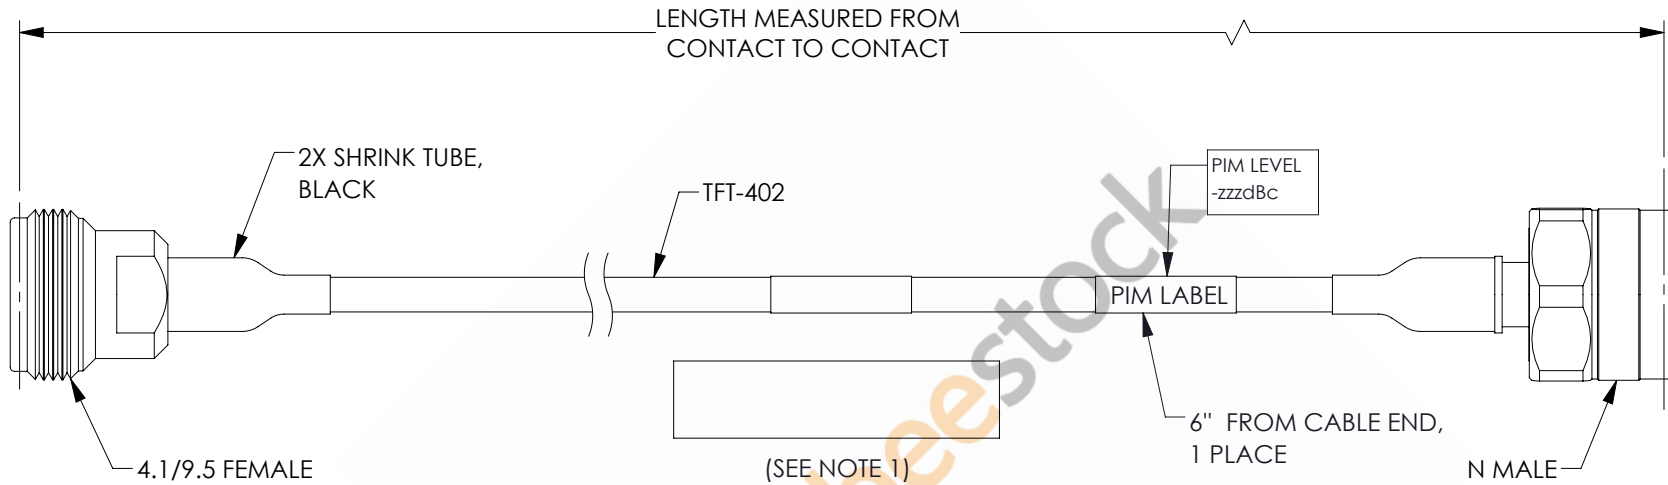

4.1/9.5 Mini DIN Female to N Male Low PIM Cable 12 Inch Length Using TFT-402 Coax Using Times Microwave Components

REVISIONS			
REV.	DESCRIPTION	DATE	APPROVED
A	INITIAL RELEASE	06/04/2021	AGANWANI

NOTES:

1. CABLES 84" AND UNDER HAVE 1 LABEL CENTERED. CABLES OVER 84" HAVE 2 LABELS, ONE AT EACH END 12.0" FROM THE FRONT OF THE CONNECTOR.

THESE COMMODITIES, TECHNOLOGY OR SOFTWARE WERE EXPORTED FROM THE UNITED STATES IN ACCORDANCE WITH THE EXPORT ADMINISTRATION REGULATIONS. DIVERSION CONTRARY TO U.S. LAW PROHIBITED.

UNLESS OTHERWISE SPECIFIED LEADING DIMENSIONS ARE INCHES DIMENSIONS IN [] ARE MILLIMETERS

TOLERANCES:

	FRACTIONS
.X = ±.2 [5.08]	± 1/32
.XX = ±.02 [.51]	± 1/32
.XXX = ±.005 [.13]	ANGLES ± 1°

CABLE LENGTH (L) TOLERANCES:

L ≤ 12 [305]	= +1 [25] / -0
12 [305] < L ≤ 60 [1524]	= +2 [51] / -0
60 [1524] < L ≤ 120 [3048]	= +4 [102] / -0
120 [3048] < L ≤ 300 [7620]	= +6 [152] / -0
300 [7620] < L	= +5%L / -0

ALL DIMENSIONS SHOWN ARE FOR REFERENCE ONLY.