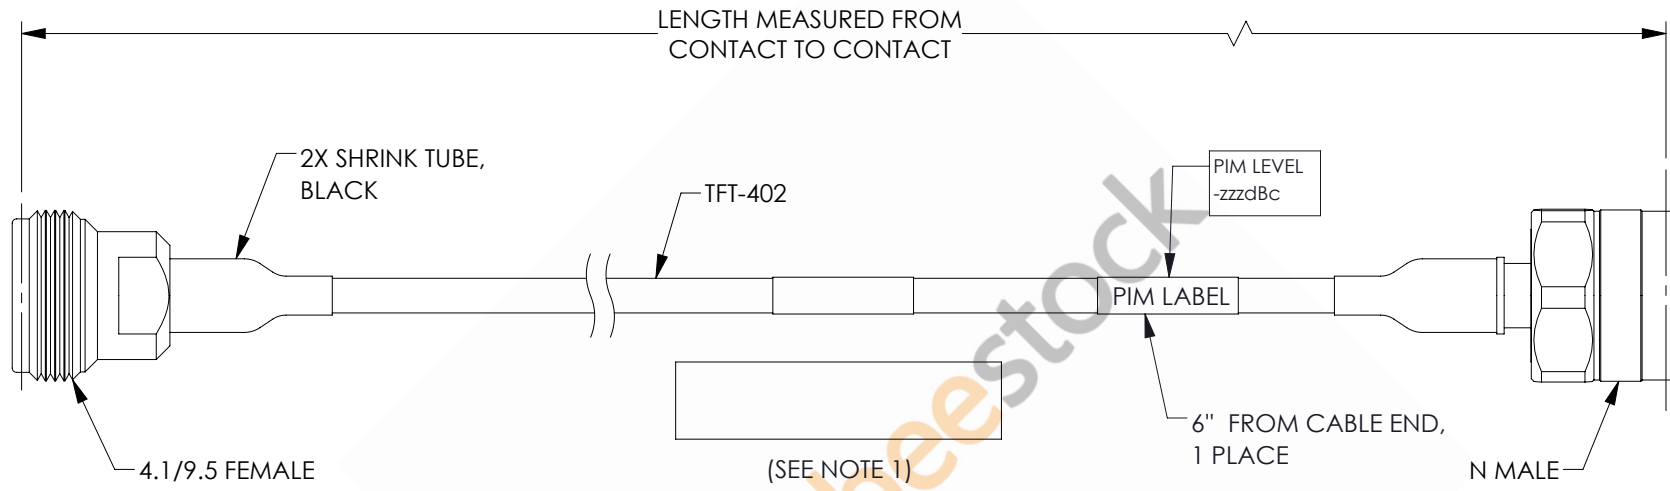

4.1/9.5 Mini DIN Female to N Male Low PIM Cable 48 Inch Length Using TFT-402 Coax Using Times Microwave Components

REVISIONS			
REV.	DESCRIPTION	DATE	APPROVED
A	INITIAL RELEASE	06/04/2021	AGANWANI

NOTES:

1. CABLES 84" AND UNDER HAVE 1 LABEL CENTERED.
CABLES OVER 84" HAVE 2 LABELS, ONE AT EACH END
12.0" FROM THE FRONT OF THE CONNECTOR.

THESE COMMODITIES, TECHNOLOGY OR SOFTWARE WERE EXPORTED FROM THE UNITED STATES IN ACCORDANCE WITH THE EXPORT ADMINISTRATION REGULATIONS. DIVERSION CONTRARY TO U.S. LAW PROHIBITED.

UNLESS OTHERWISE SPECIFIED
LEADING DIMENSIONS ARE INCHES
DIMENSIONS IN [] ARE MILLIMETERS

TOLERANCES:

	FRACTIONS	
.X = ±.2	[5.08]	± 1/32
.XX = ±.02	[.51]	± 1/32
.XXX = ±.005	[.13]	ANGLES ± 1°

CABLE LENGTH (L) TOLERANCES:

L ≤ 12	[305]	= +1 [25] / -0
12 [305] < L ≤ 60	[1524]	= +2 [51] / -0
60 [1524] < L ≤ 120	[3048]	= +4 [102] / -0
120 [3048] < L ≤ 300	[7620]	= +6 [152] / -0
300 [7620] < L		= +5%L / -0

ALL DIMENSIONS SHOWN
ARE FOR REFERENCE ONLY.