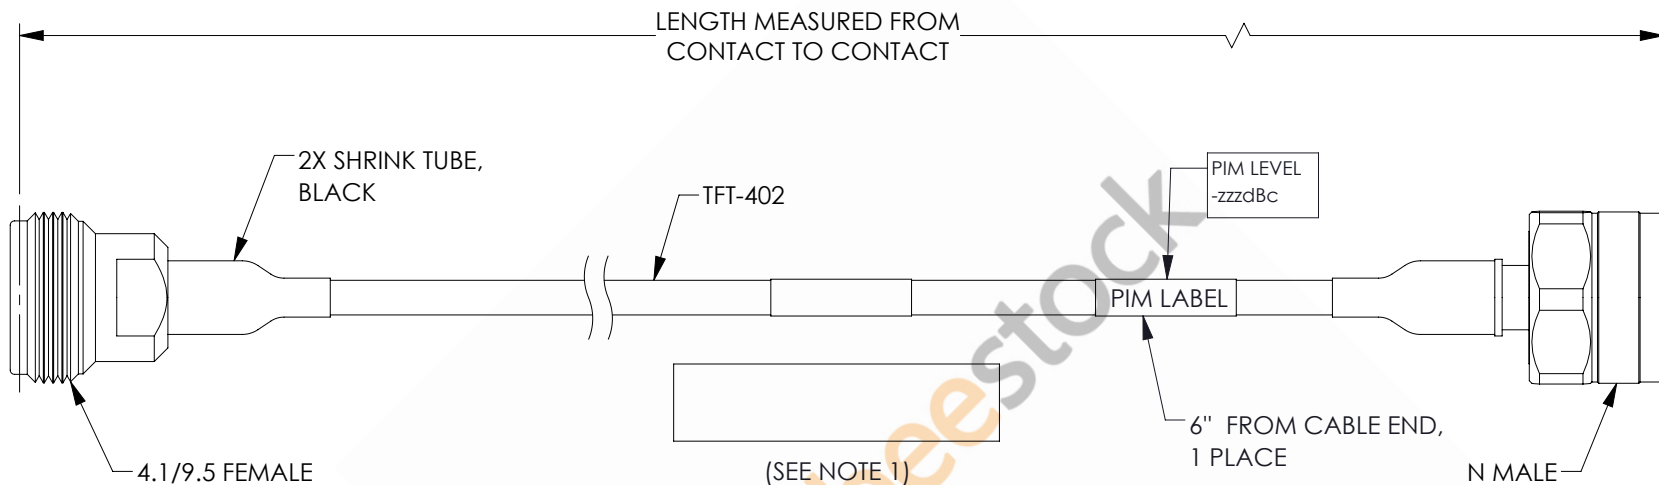

4.1/9.5 Mini DIN Female to N Male Low PIM Cable 60 Inch Length Using TFT-402 Coax Using Times Microwave Components

REVISIONS			
REV.	DESCRIPTION	DATE	APPROVED
A	INITIAL RELEASE	06/04/2021	AGANWANI

NOTES:

- CABLES 84" AND UNDER HAVE 1 LABEL CENTERED. CABLES OVER 84" HAVE 2 LABELS, ONE AT EACH END 12.0" FROM THE FRONT OF THE CONNECTOR.

THESE COMMODITIES, TECHNOLOGY OR SOFTWARE WERE EXPORTED FROM THE UNITED STATES IN ACCORDANCE WITH THE EXPORT ADMINISTRATION REGULATIONS. DIVERSION CONTRARY TO U.S. LAW PROHIBITED.

UNLESS OTHERWISE SPECIFIED LEADING DIMENSIONS ARE INCHES DIMENSIONS IN [] ARE MILLIMETERS

TOLERANCES:

.X = ±.2 [5.08]	FRACTIONS ± 1/32
.XX = ±.02 [.51]	ANGLES ± 1°
.XXX = ±.005 [.13]	

CABLE LENGTH (L) TOLERANCES:

L ≤ 12 [305] = +1 [25] / -0
12 [305] < L ≤ 60 [1524] = +2 [51] / -0
60 [1524] < L ≤ 120 [3048] = +4 [102] / -0
120 [3048] < L ≤ 300 [7620] = +6 [152] / -0
300 [7620] < L = +5%L / -0

ALL DIMENSIONS SHOWN ARE FOR REFERENCE ONLY.